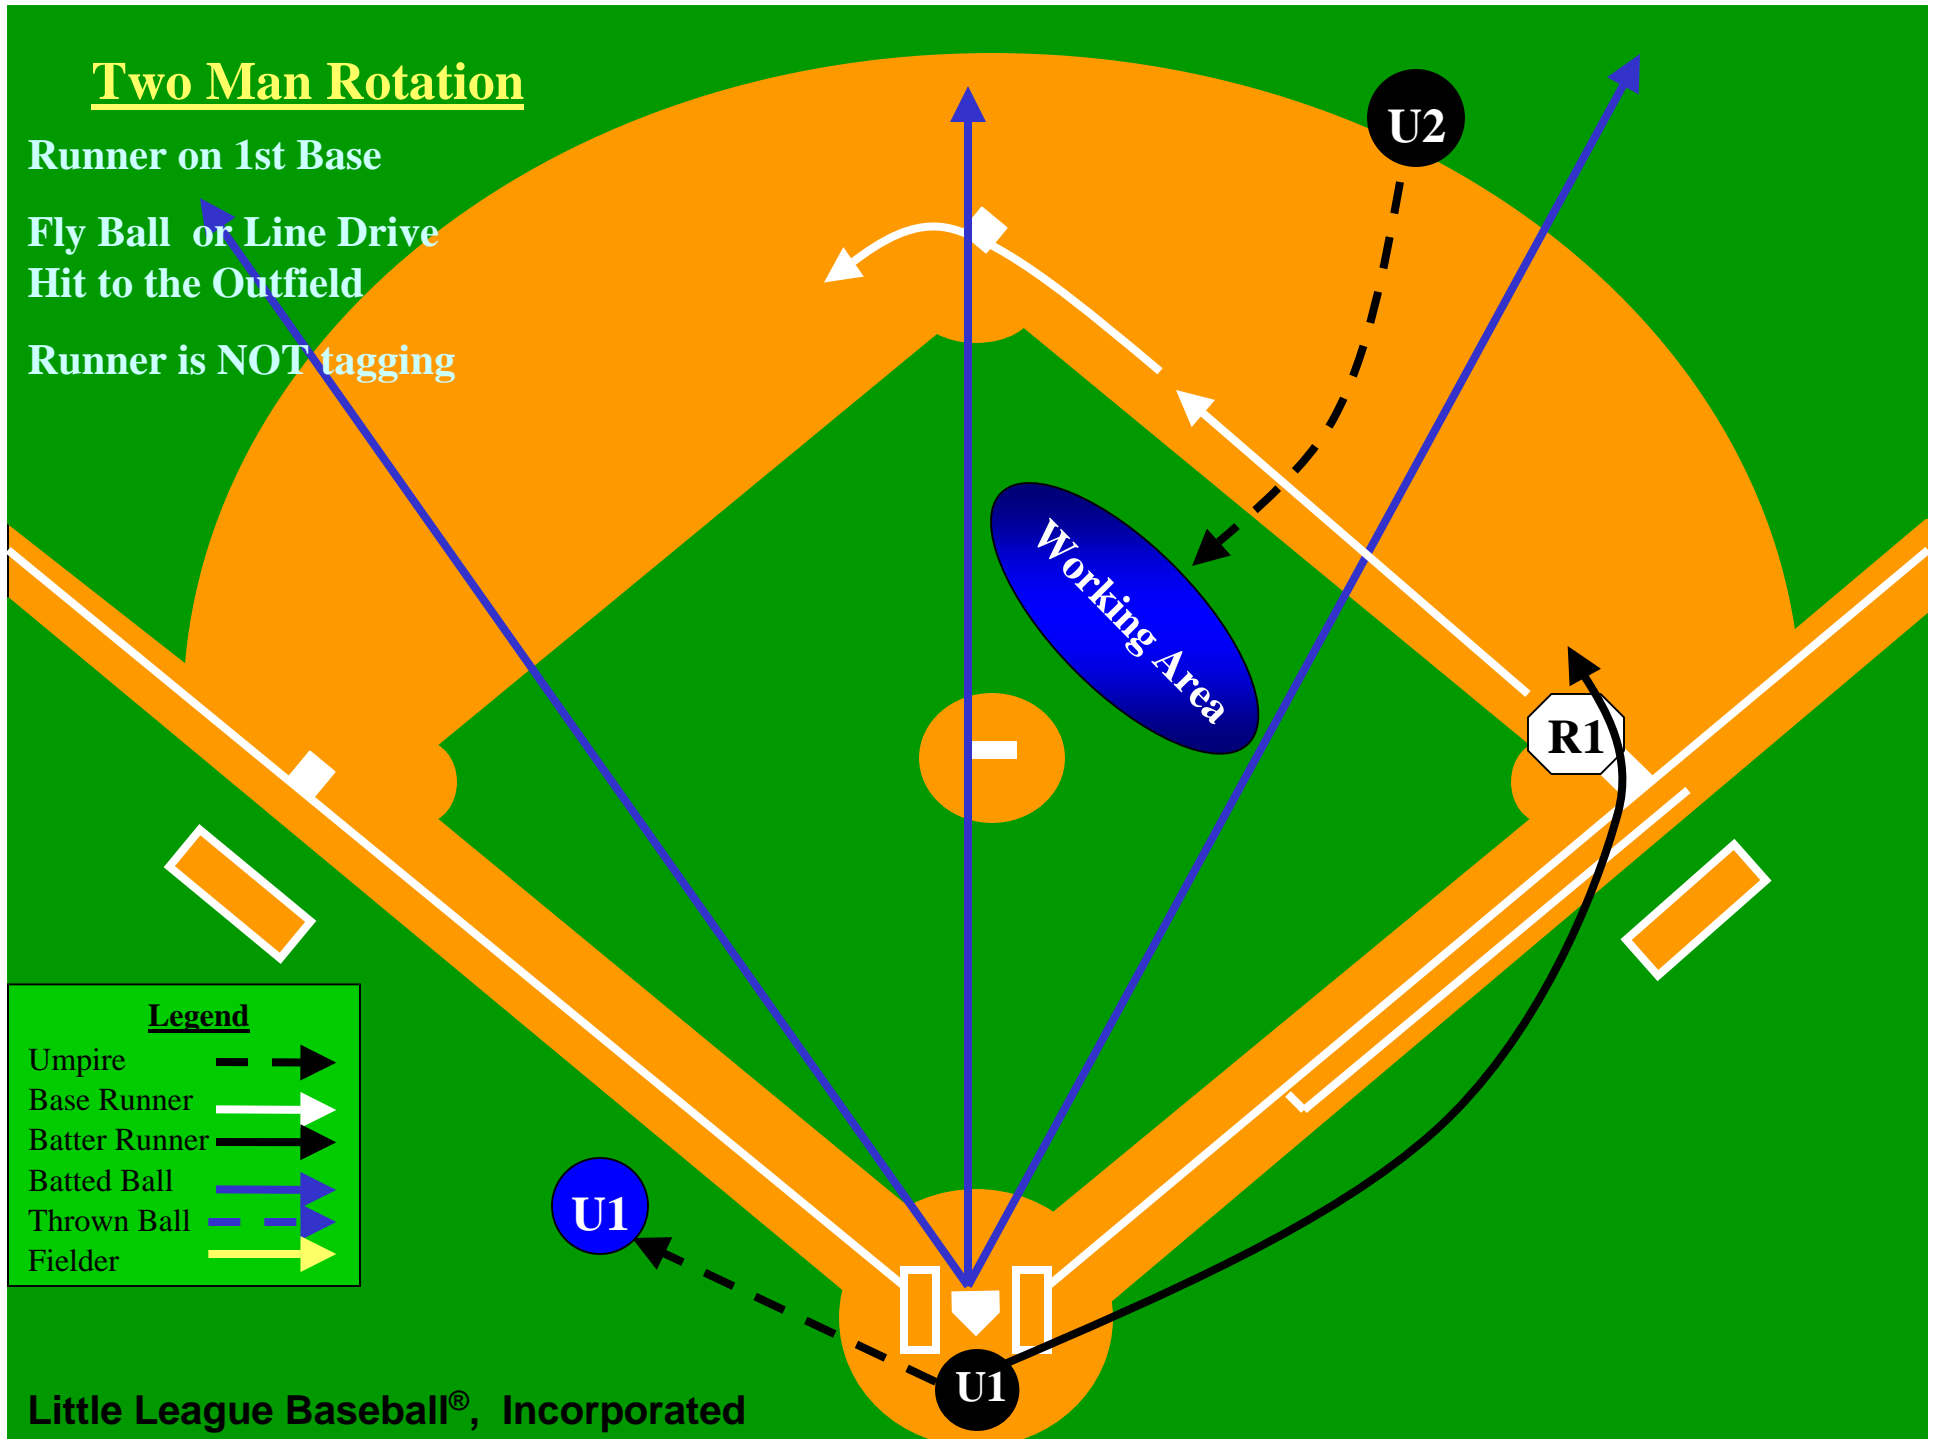

Runner is tagging

Two Man Rotation

Runner on 1st Base

Fly Ball or Line Drive Hit
to the Outfield

Runner is tagging

Two Man Rotation

Runner on 1st Base

Fly Ball or Line Drive
Hit to the Outfield

Runner is NOT tagging

Two Man Rotation

Runner on 1st Base

Fly Ball or Line Drive
Hit to the Outfield

Runner is NOT tagging

Two Man Rotation

Runner on 1st Base

Fly Ball or Line Drive
Hit to the Outfield

Runner is NOT tagging

Two Man Rotation

Runner on 1st Base

Fly Ball Down Right Field Line

Two Man Rotation

Runner on 1st Base

Fly Ball Down Right
Field Line

Two Man Rotation