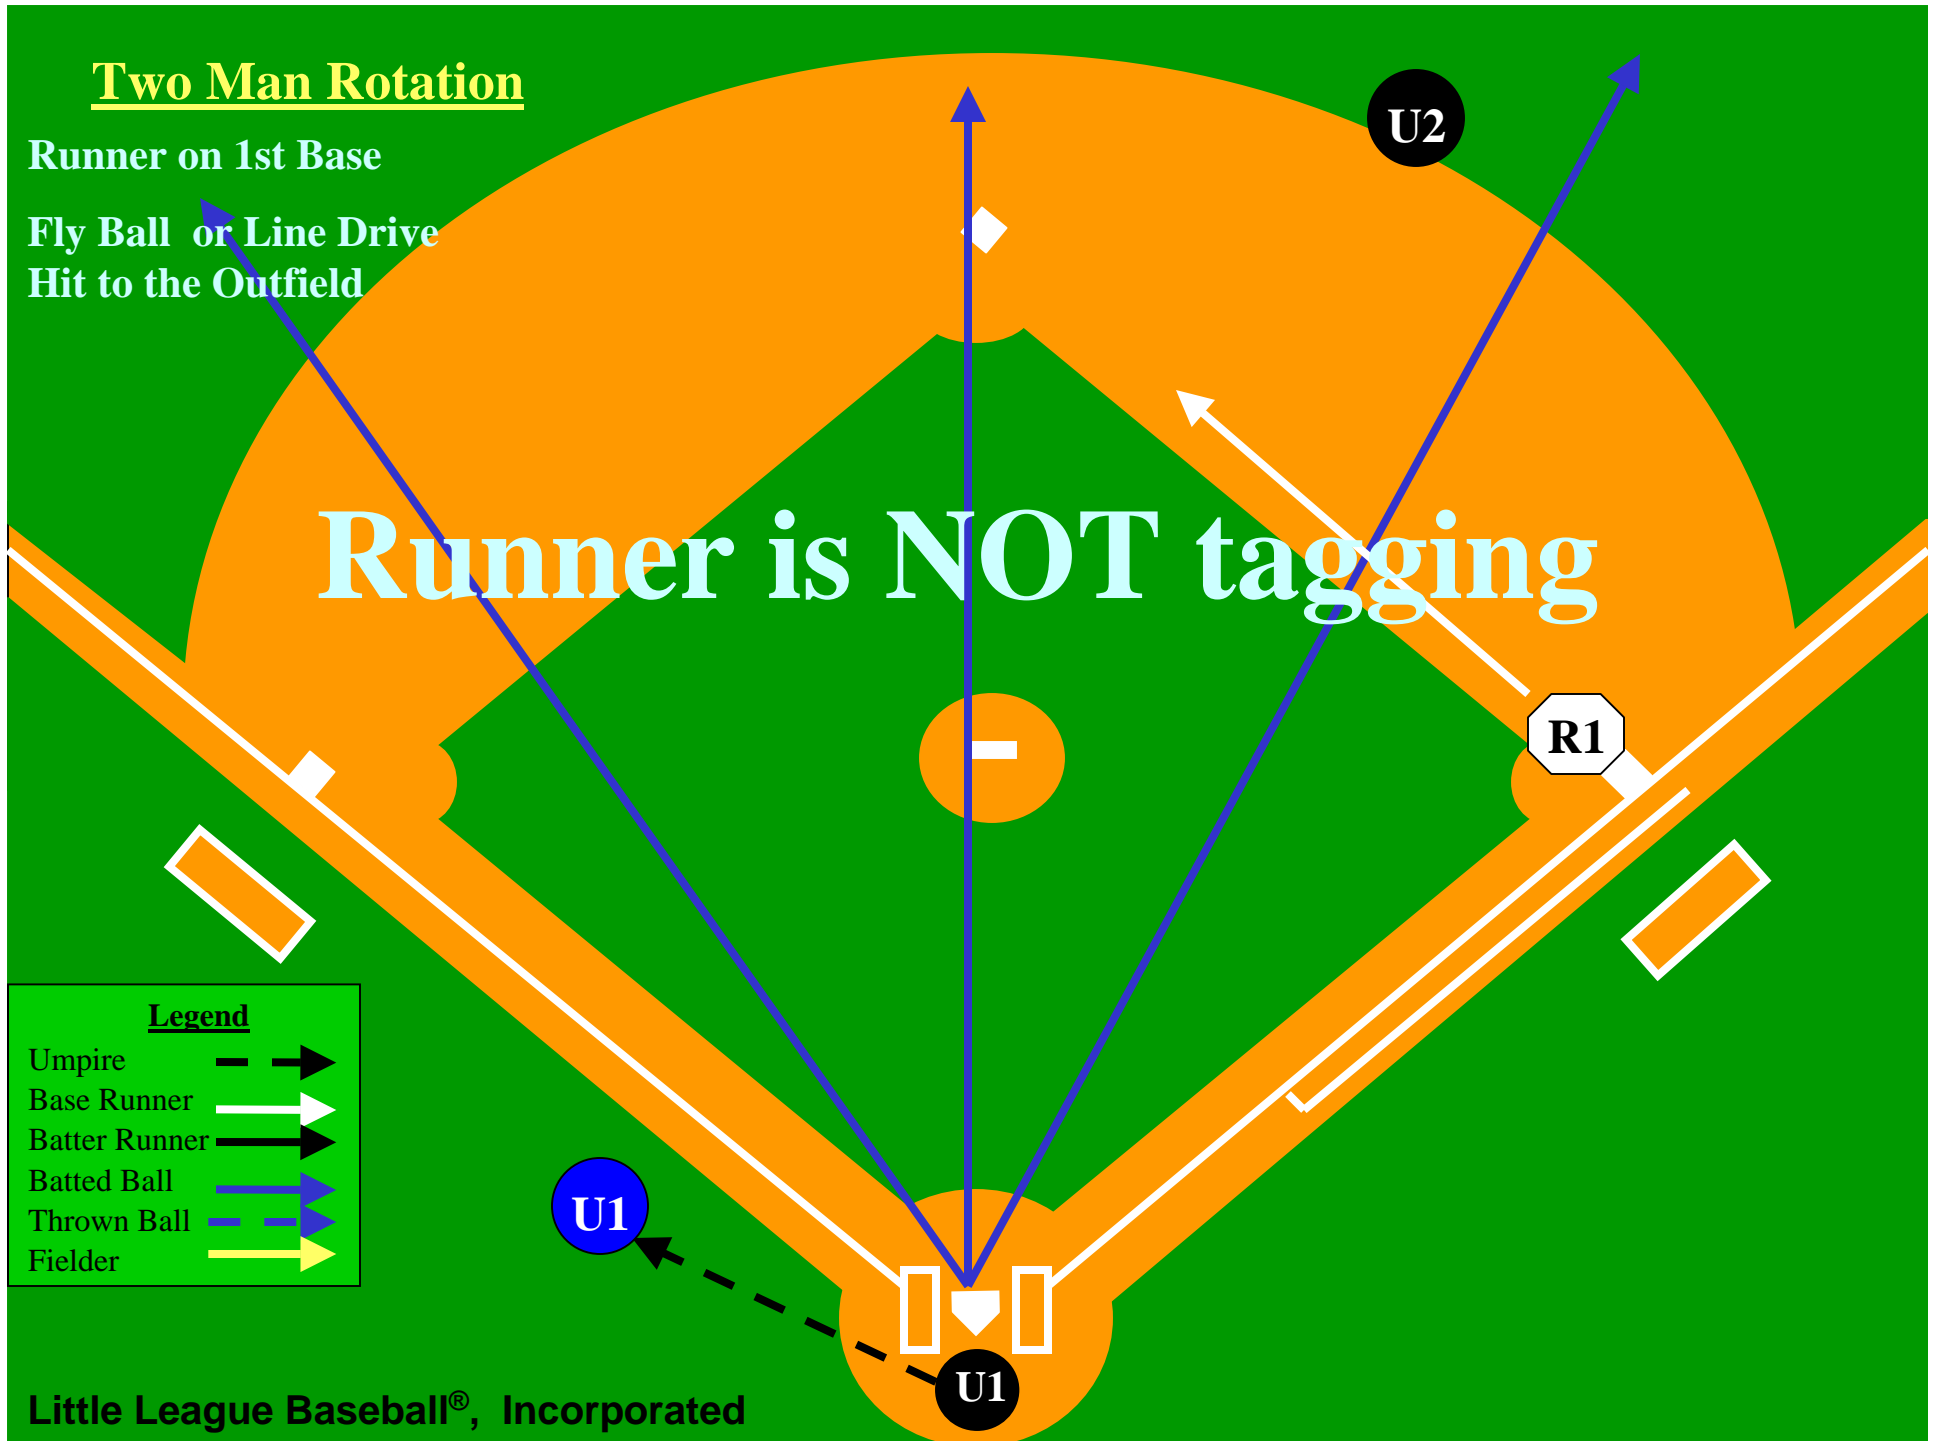

Two Man Rotation

Runner on 1st Base

Fly Ball or Line Drive
Hit to the Outfield

Runner is NOT tagging