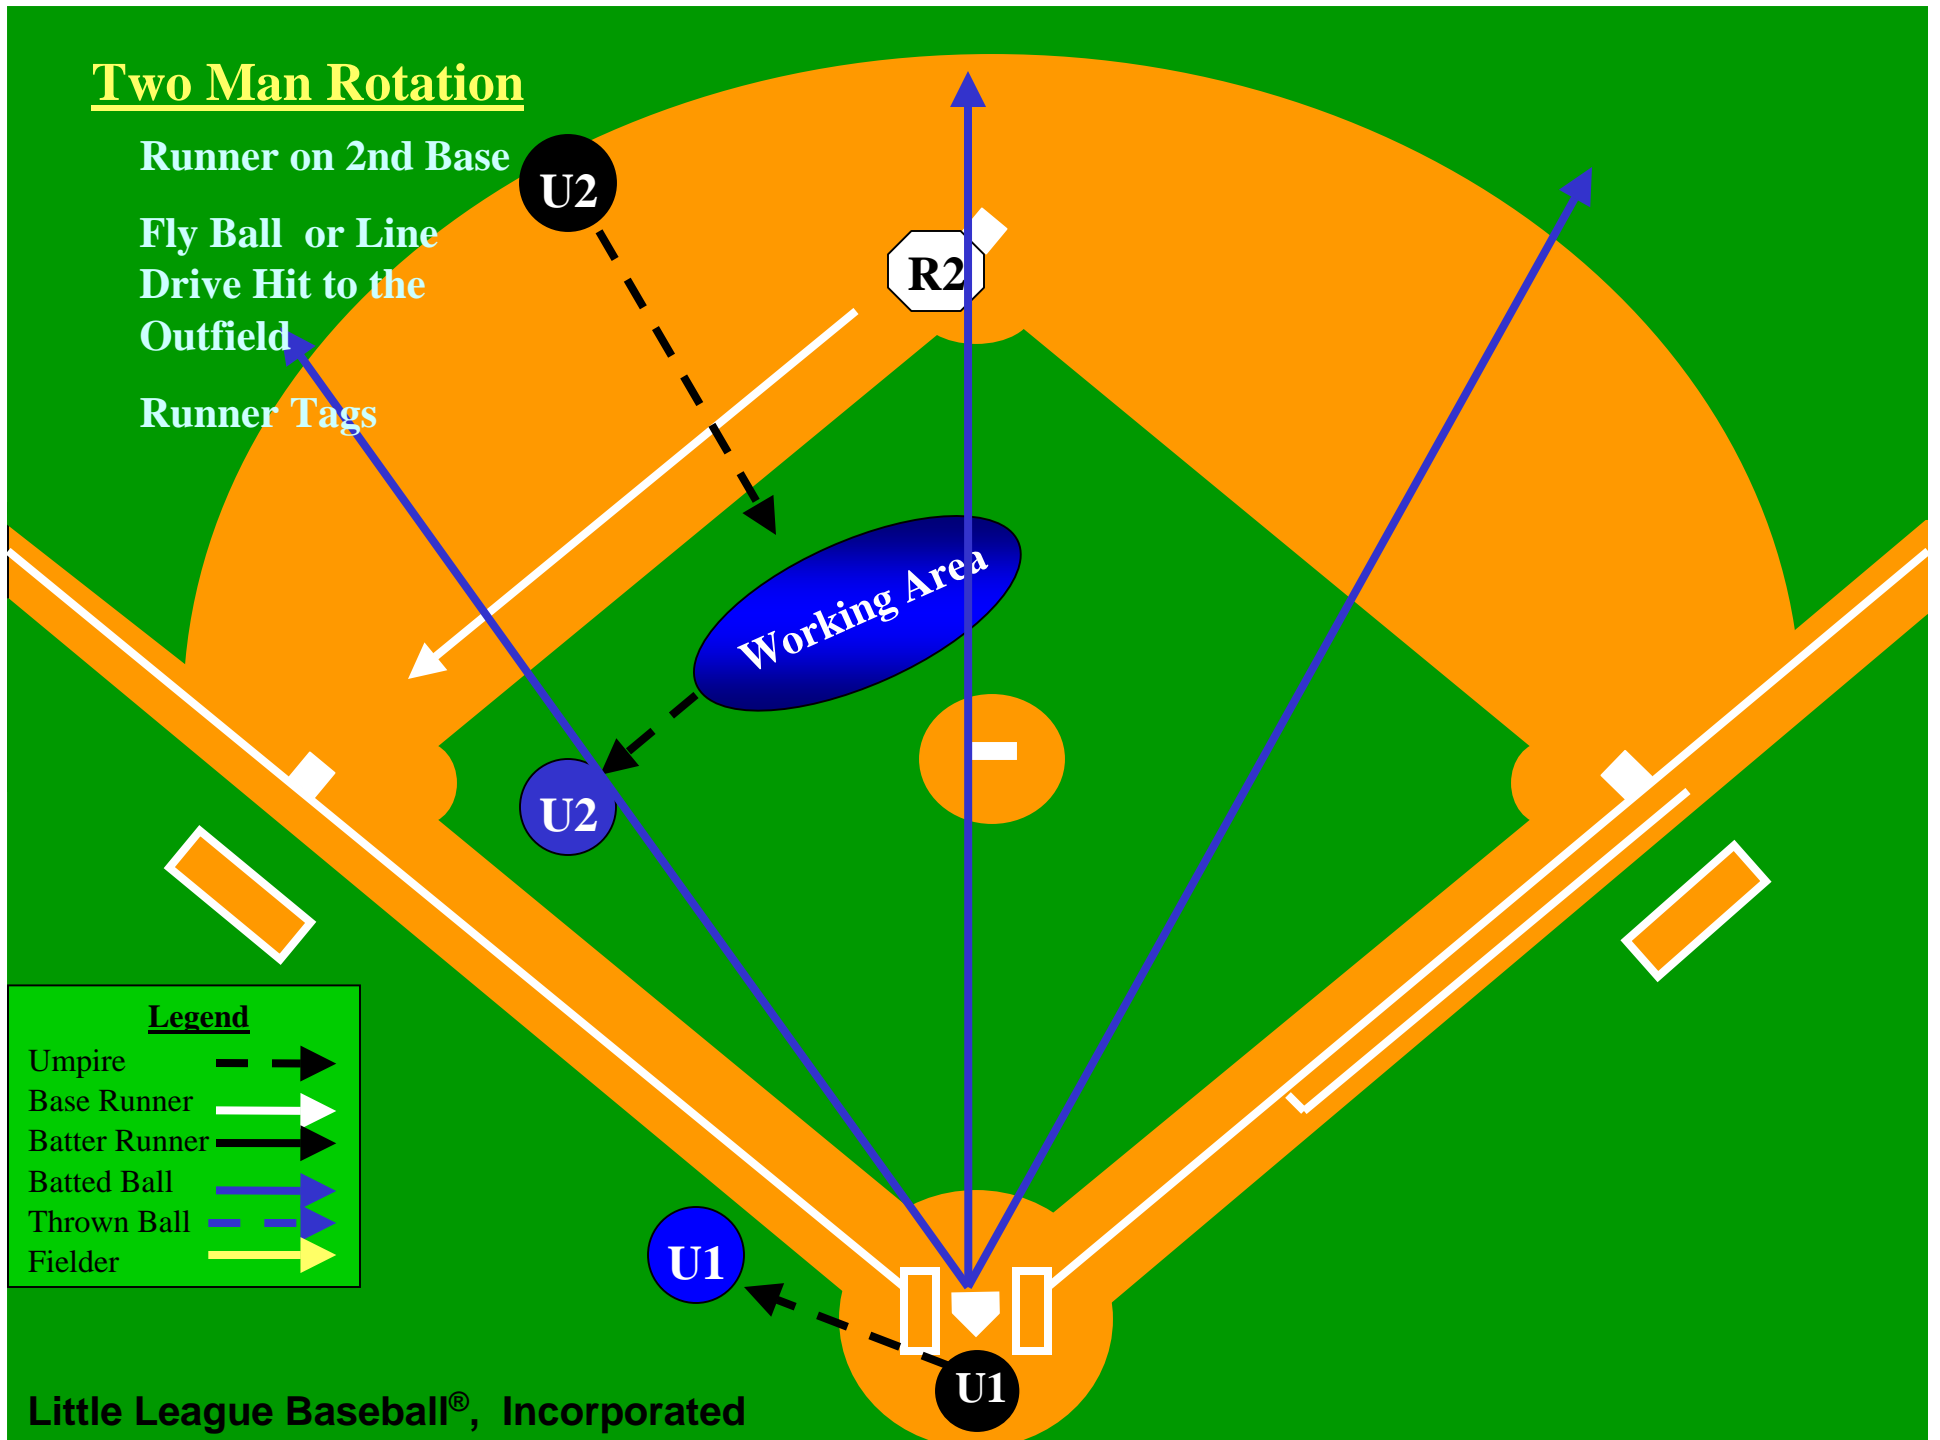

Runner on 2nd Base

U2

Fly Ball or Line
Drive Hit to the
Outfield

R2

Runner Tags

Legend

Umpire	→
Base Runner	→
Batter Runner	→
Batted Ball	→
Thrown Ball	→
Fielder	→

U1

Two Man Rotation

Runner on 2nd Base

Fly Ball or Line
Drive Hit to the
Outfield

Runner Tags

Two Man Rotation

Runner on 2nd Base

U2

Fly Ball or Line
Drive Hit to the
Outfield