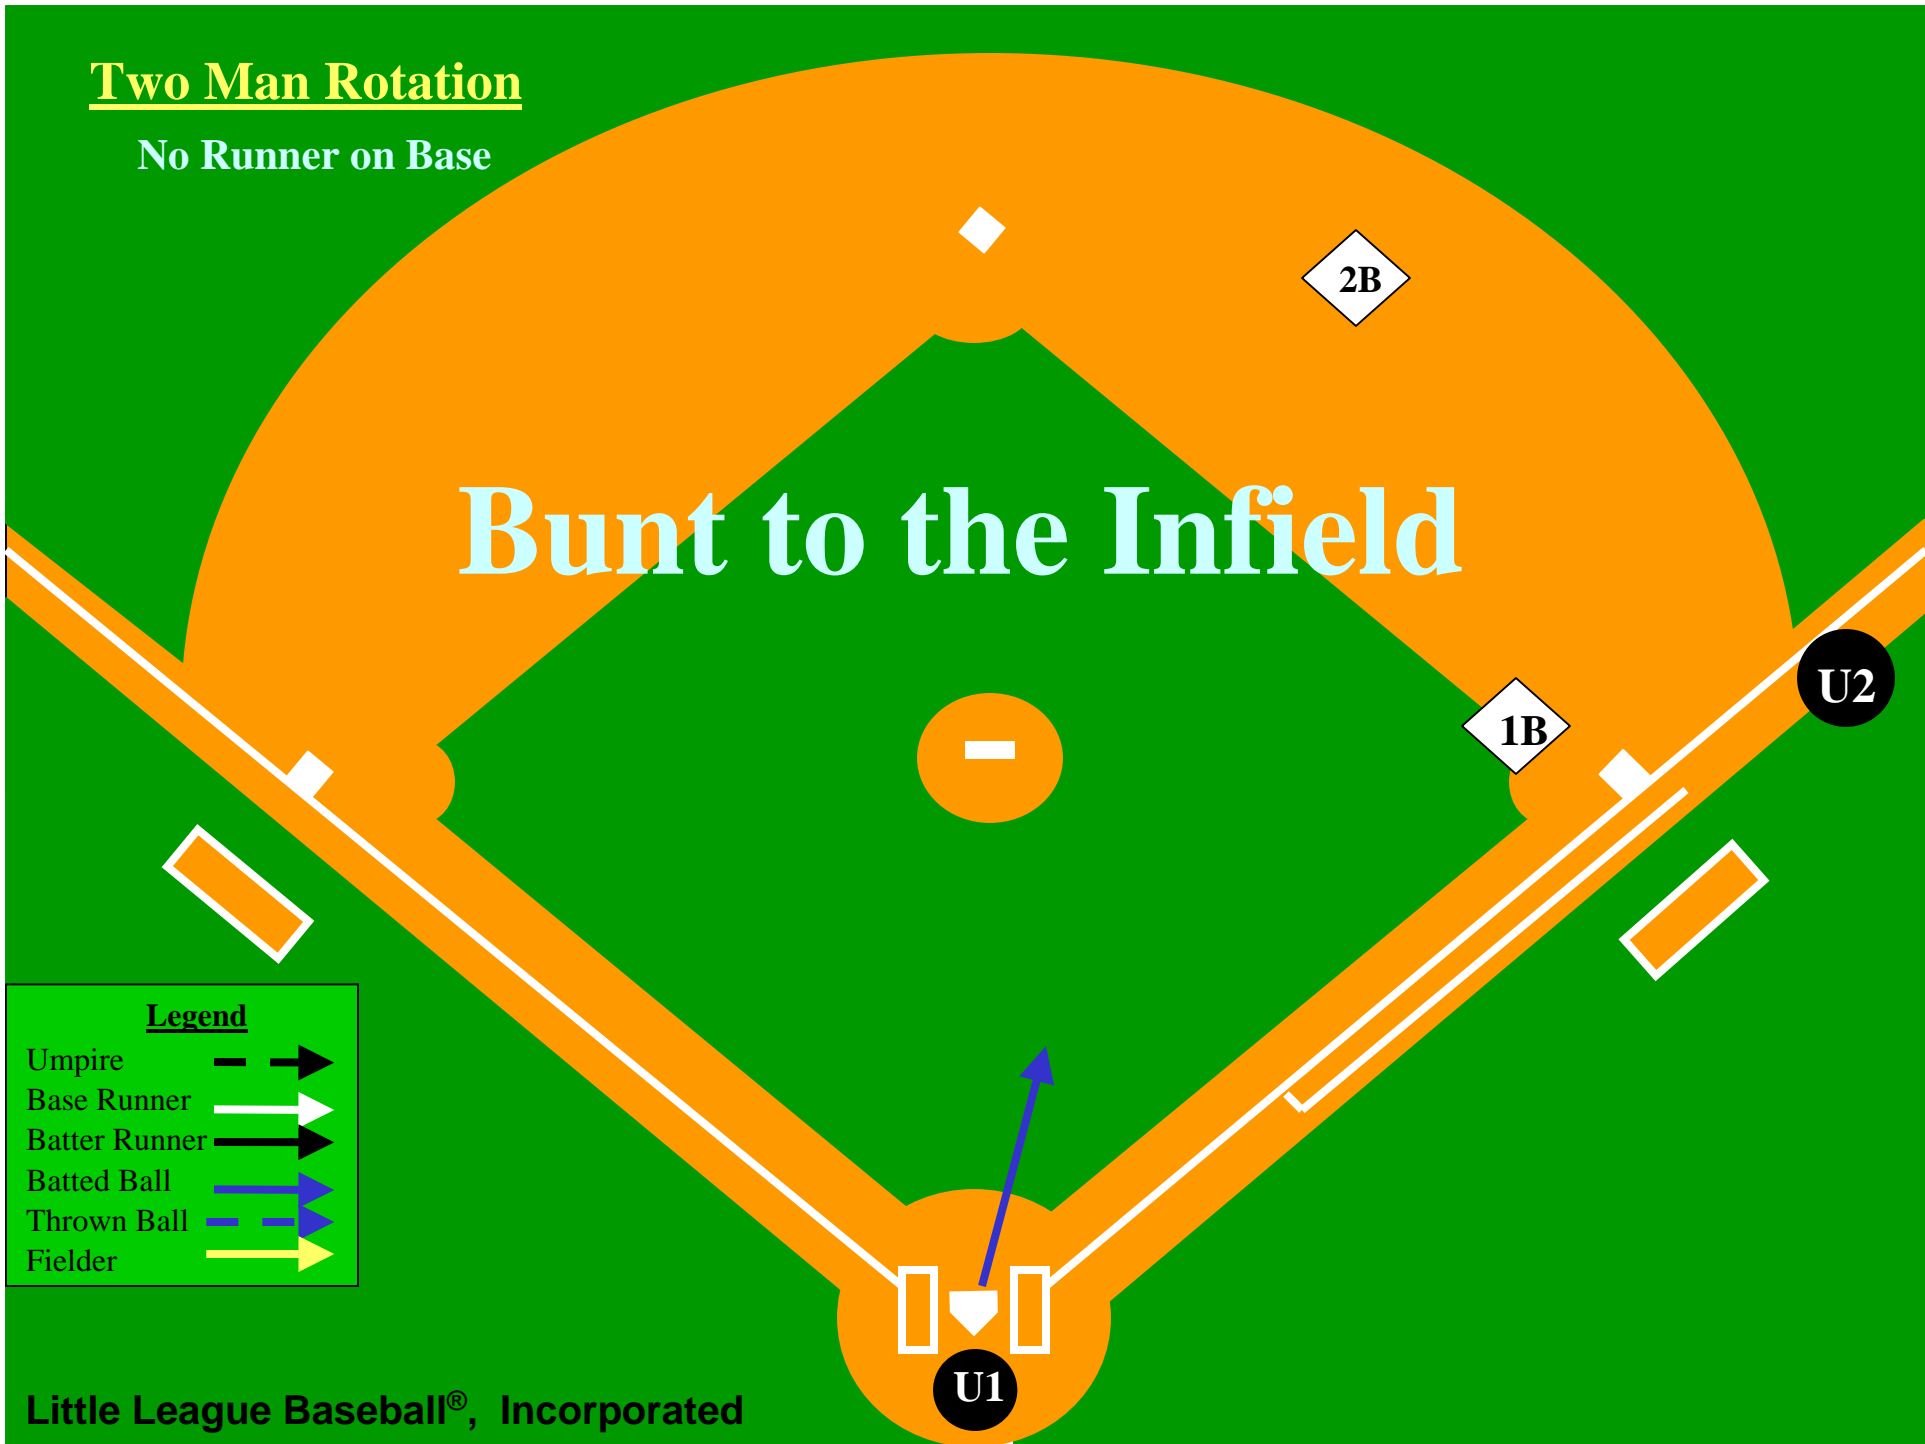

Two Man Rotation

No Runner on Base

Bunt to the Infield

Legend

- Umpire
- Base Runner
- Batter Runner
- Batted Ball
- Thrown Ball
- Fielder