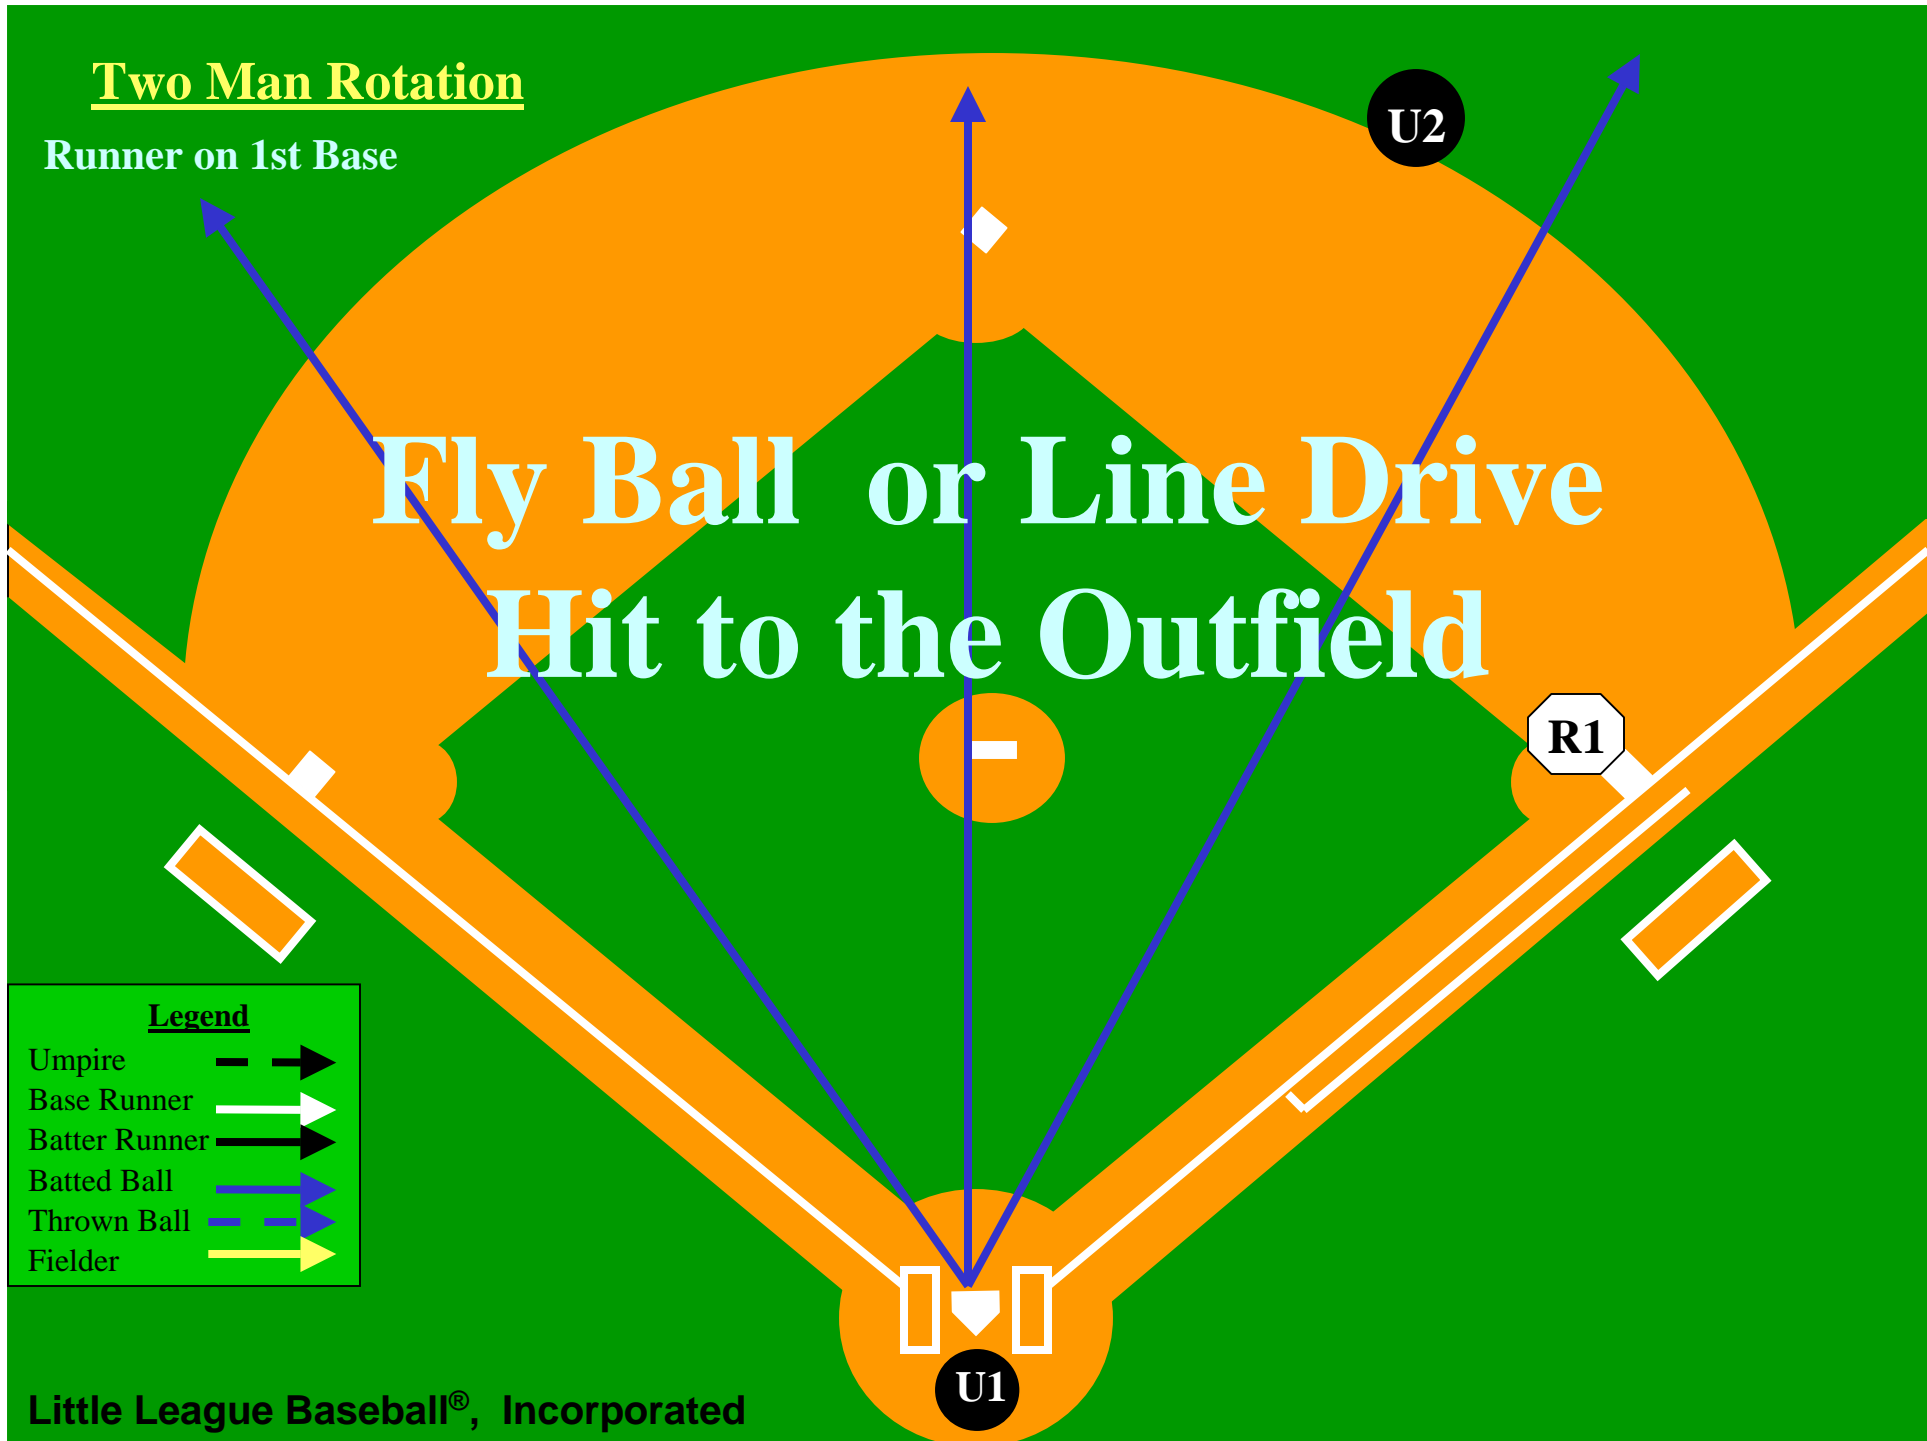

Two Man Rotation

No Runner on Base
Bunt to the Infield

Two Man Rotation

Runner on 1st Base

Fly Ball or Line Drive Hit to the Outfield

Two Man Rotation

Runner on 1st Base

Fly Ball or Line Drive Hit
to the Outfield

Runner is tagging

Two Man Rotation

Runner on 1st Base

Fly Ball or Line Drive Hit
to the Outfield

Runner is tagging

Two Man Rotation

Runner on 1st Base

Fly Ball or Line Drive
Hit to the Outfield