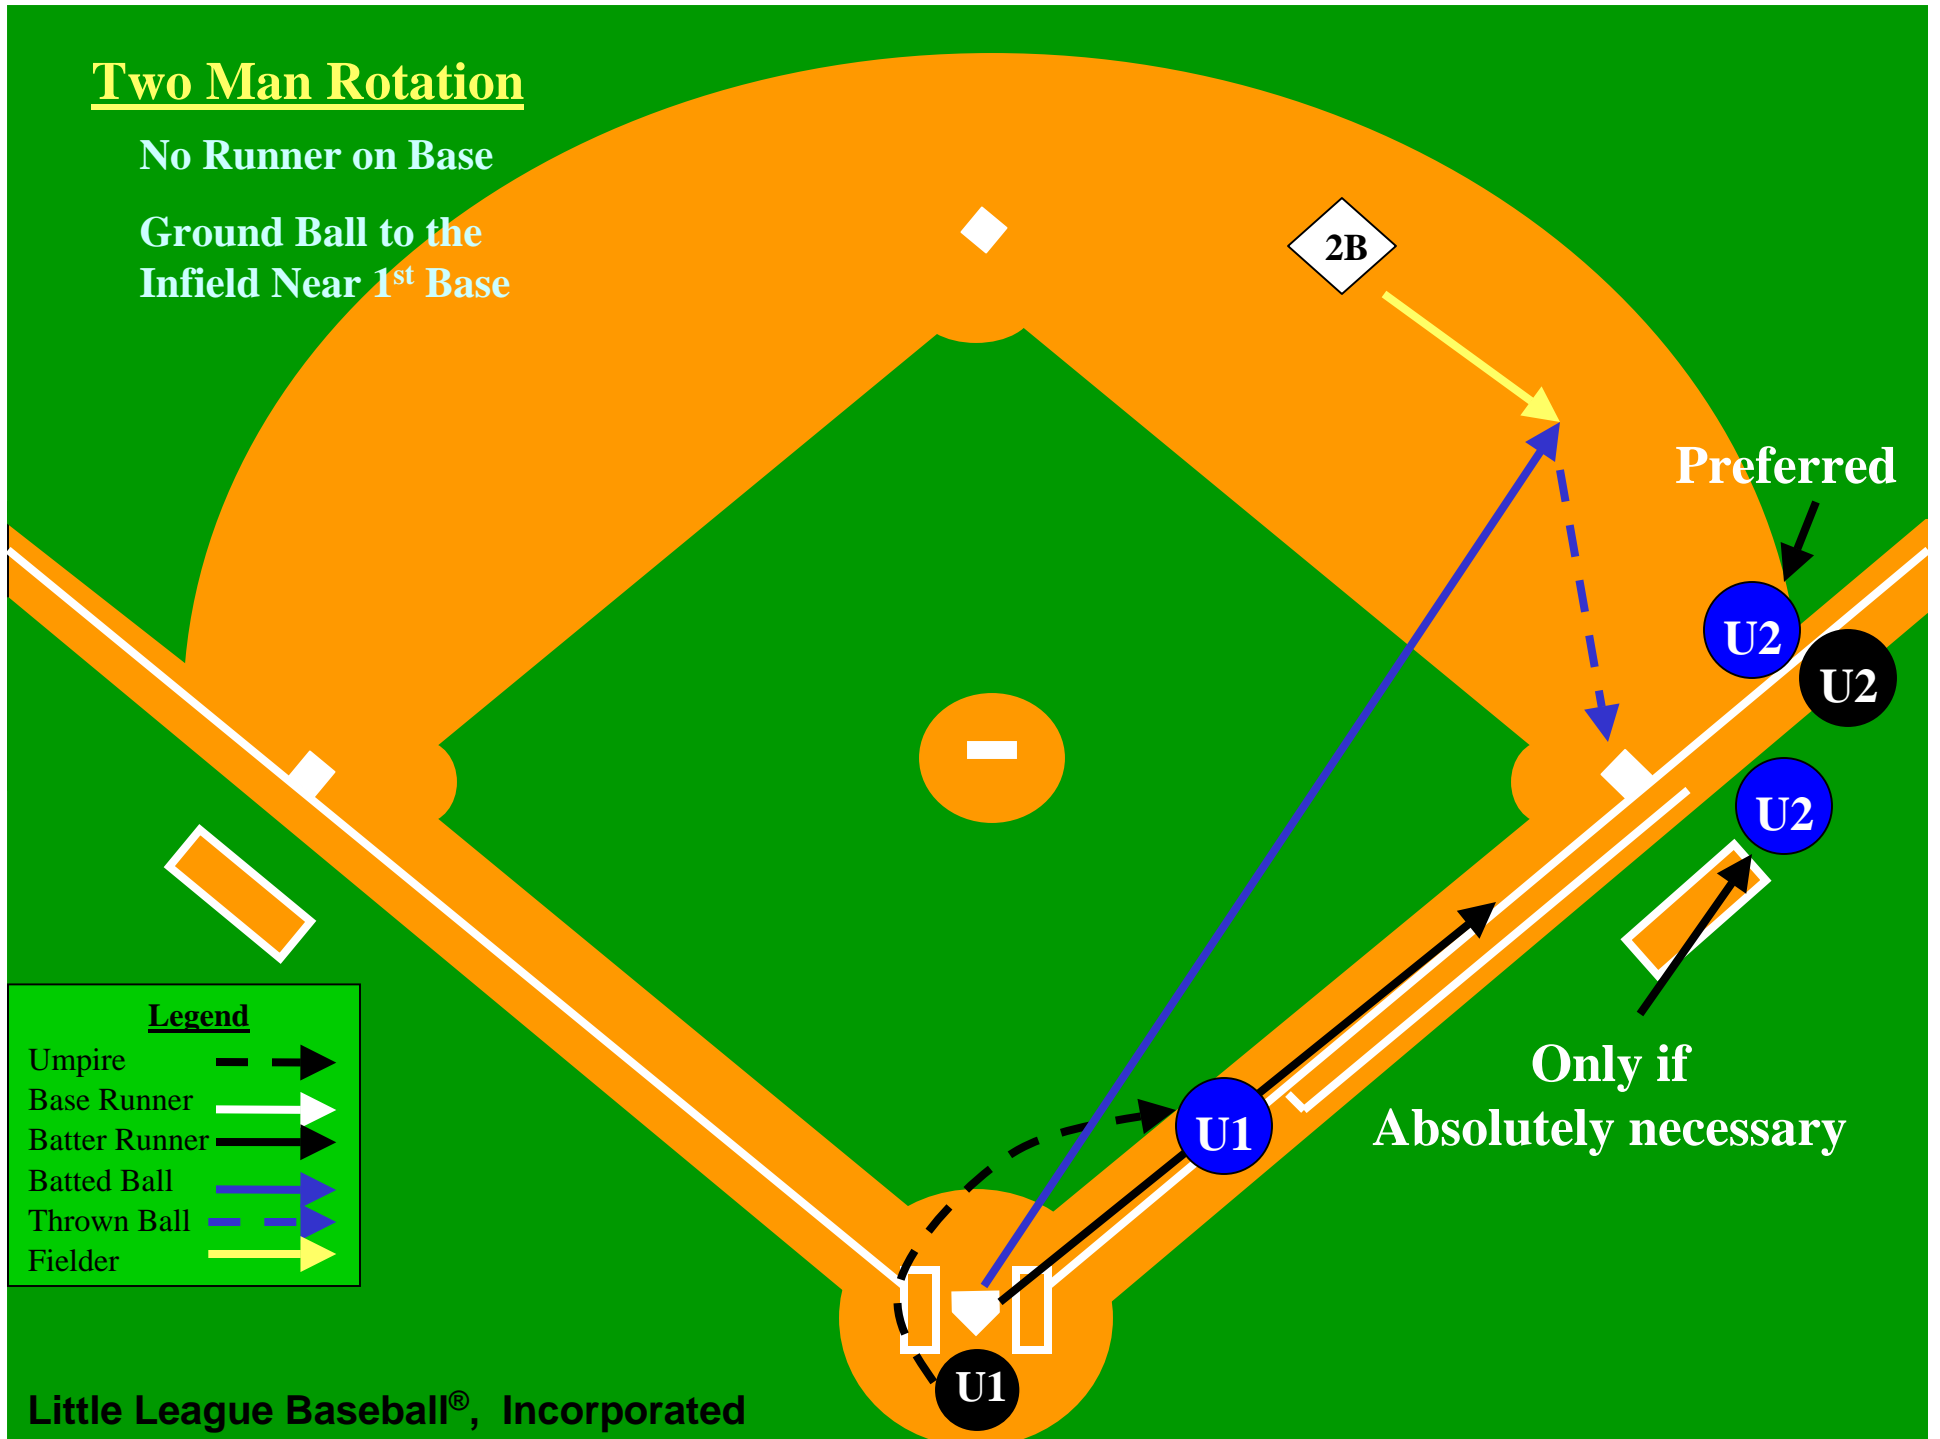

Two Man Rotation

No Runner on Base

Ground Ball to the
Infield Near 1st Base