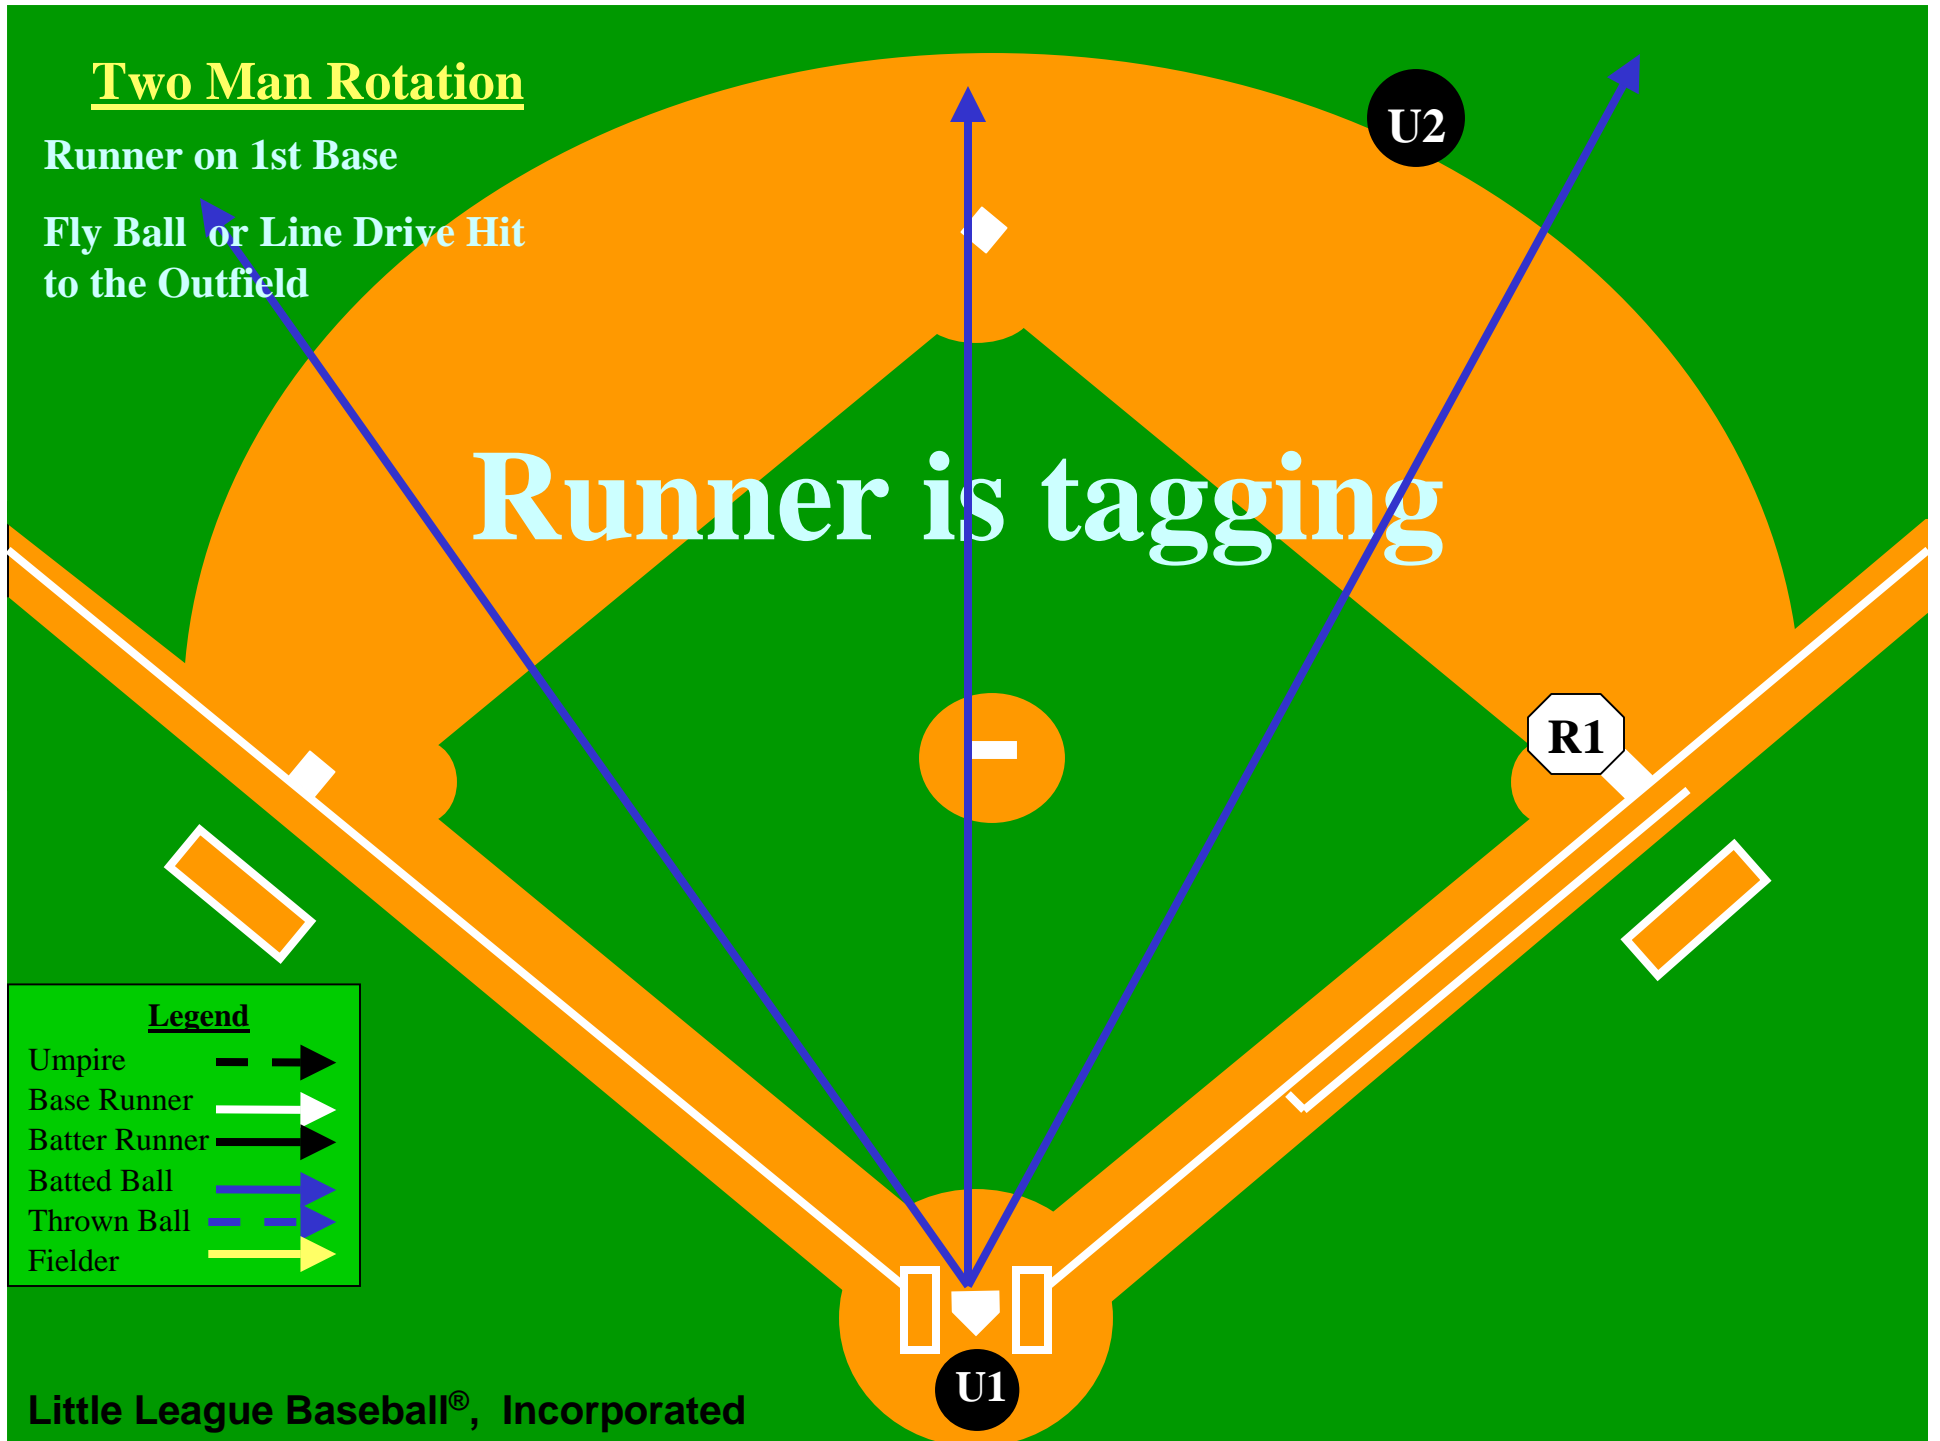

Two Man Rotation

No Runner on Base

Ground Ball to the
Infield Near 1st Base

Two Man Rotation

No Runner on Base

Bunt to the Infield

Legend

- Umpire 
- Base Runner 
- Batter Runner 
- Batted Ball 
- Thrown Ball 
- Fielder 

Two Man Rotation

No Runner on Base
Bunt to the Infield

Two Man Rotation

Runner on 1st Base

Fly Ball or Line Drive Hit to the Outfield

Two Man Rotation

Runner on 1st Base

Fly Ball or Line Drive Hit
to the Outfield

Runner is tagging

Two Man Rotation

Runner on 1st Base

Fly Ball or Line Drive Hit
to the Outfield

Runner is tagging

Two Man Rotation

Runner on 1st Base

Fly Ball or Line Drive
Hit to the Outfield