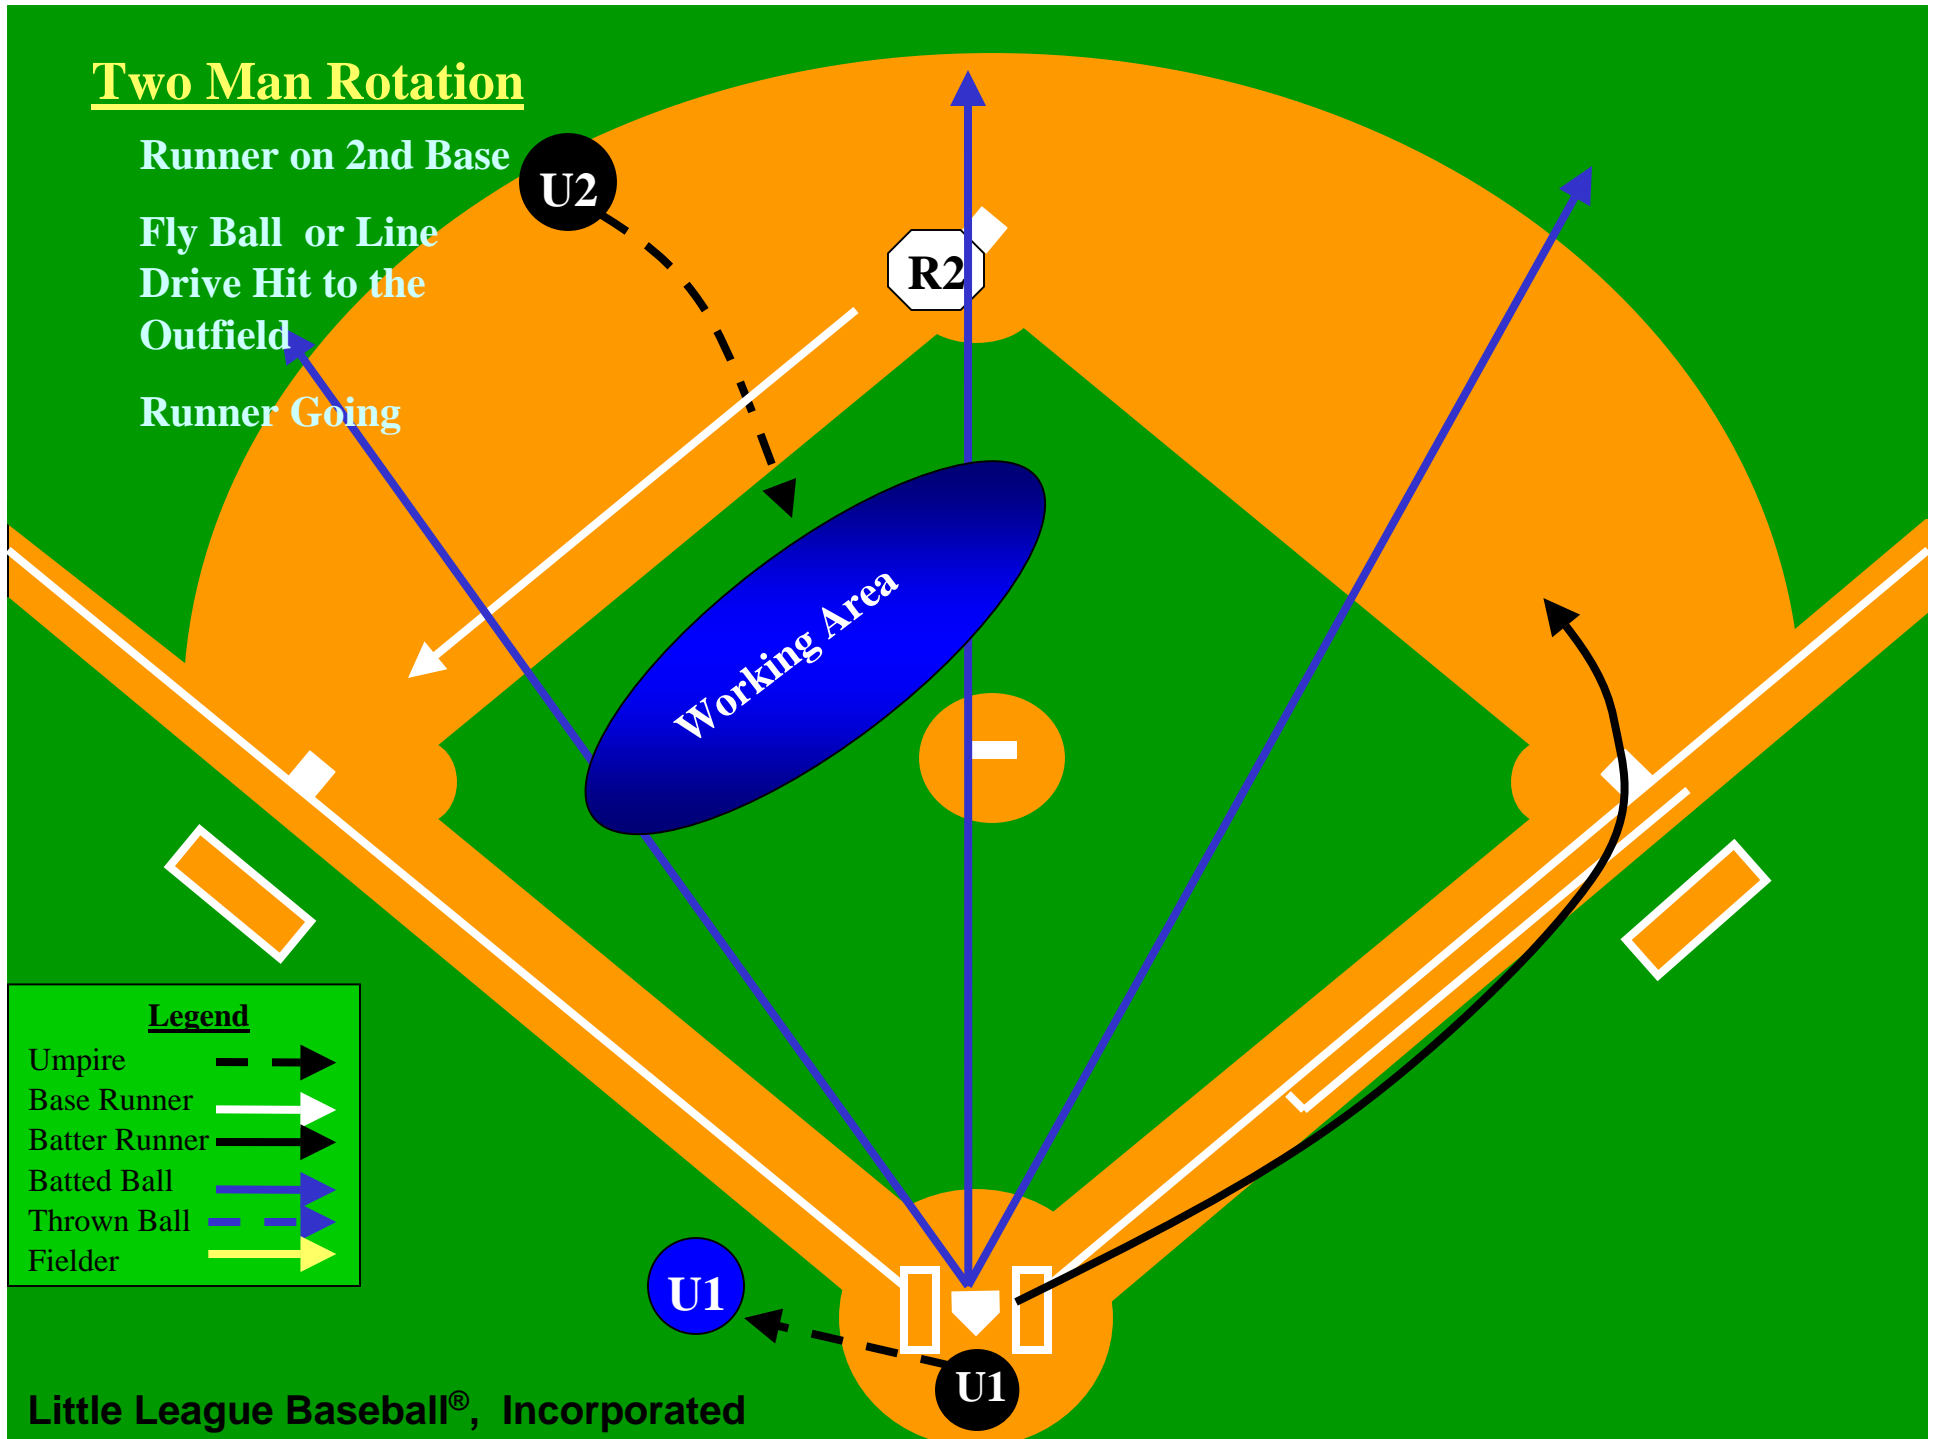

Two Man Rotation

Runner on 2nd Base

Fly Ball or Line
Drive Hit to the
Outfield

Runner Going