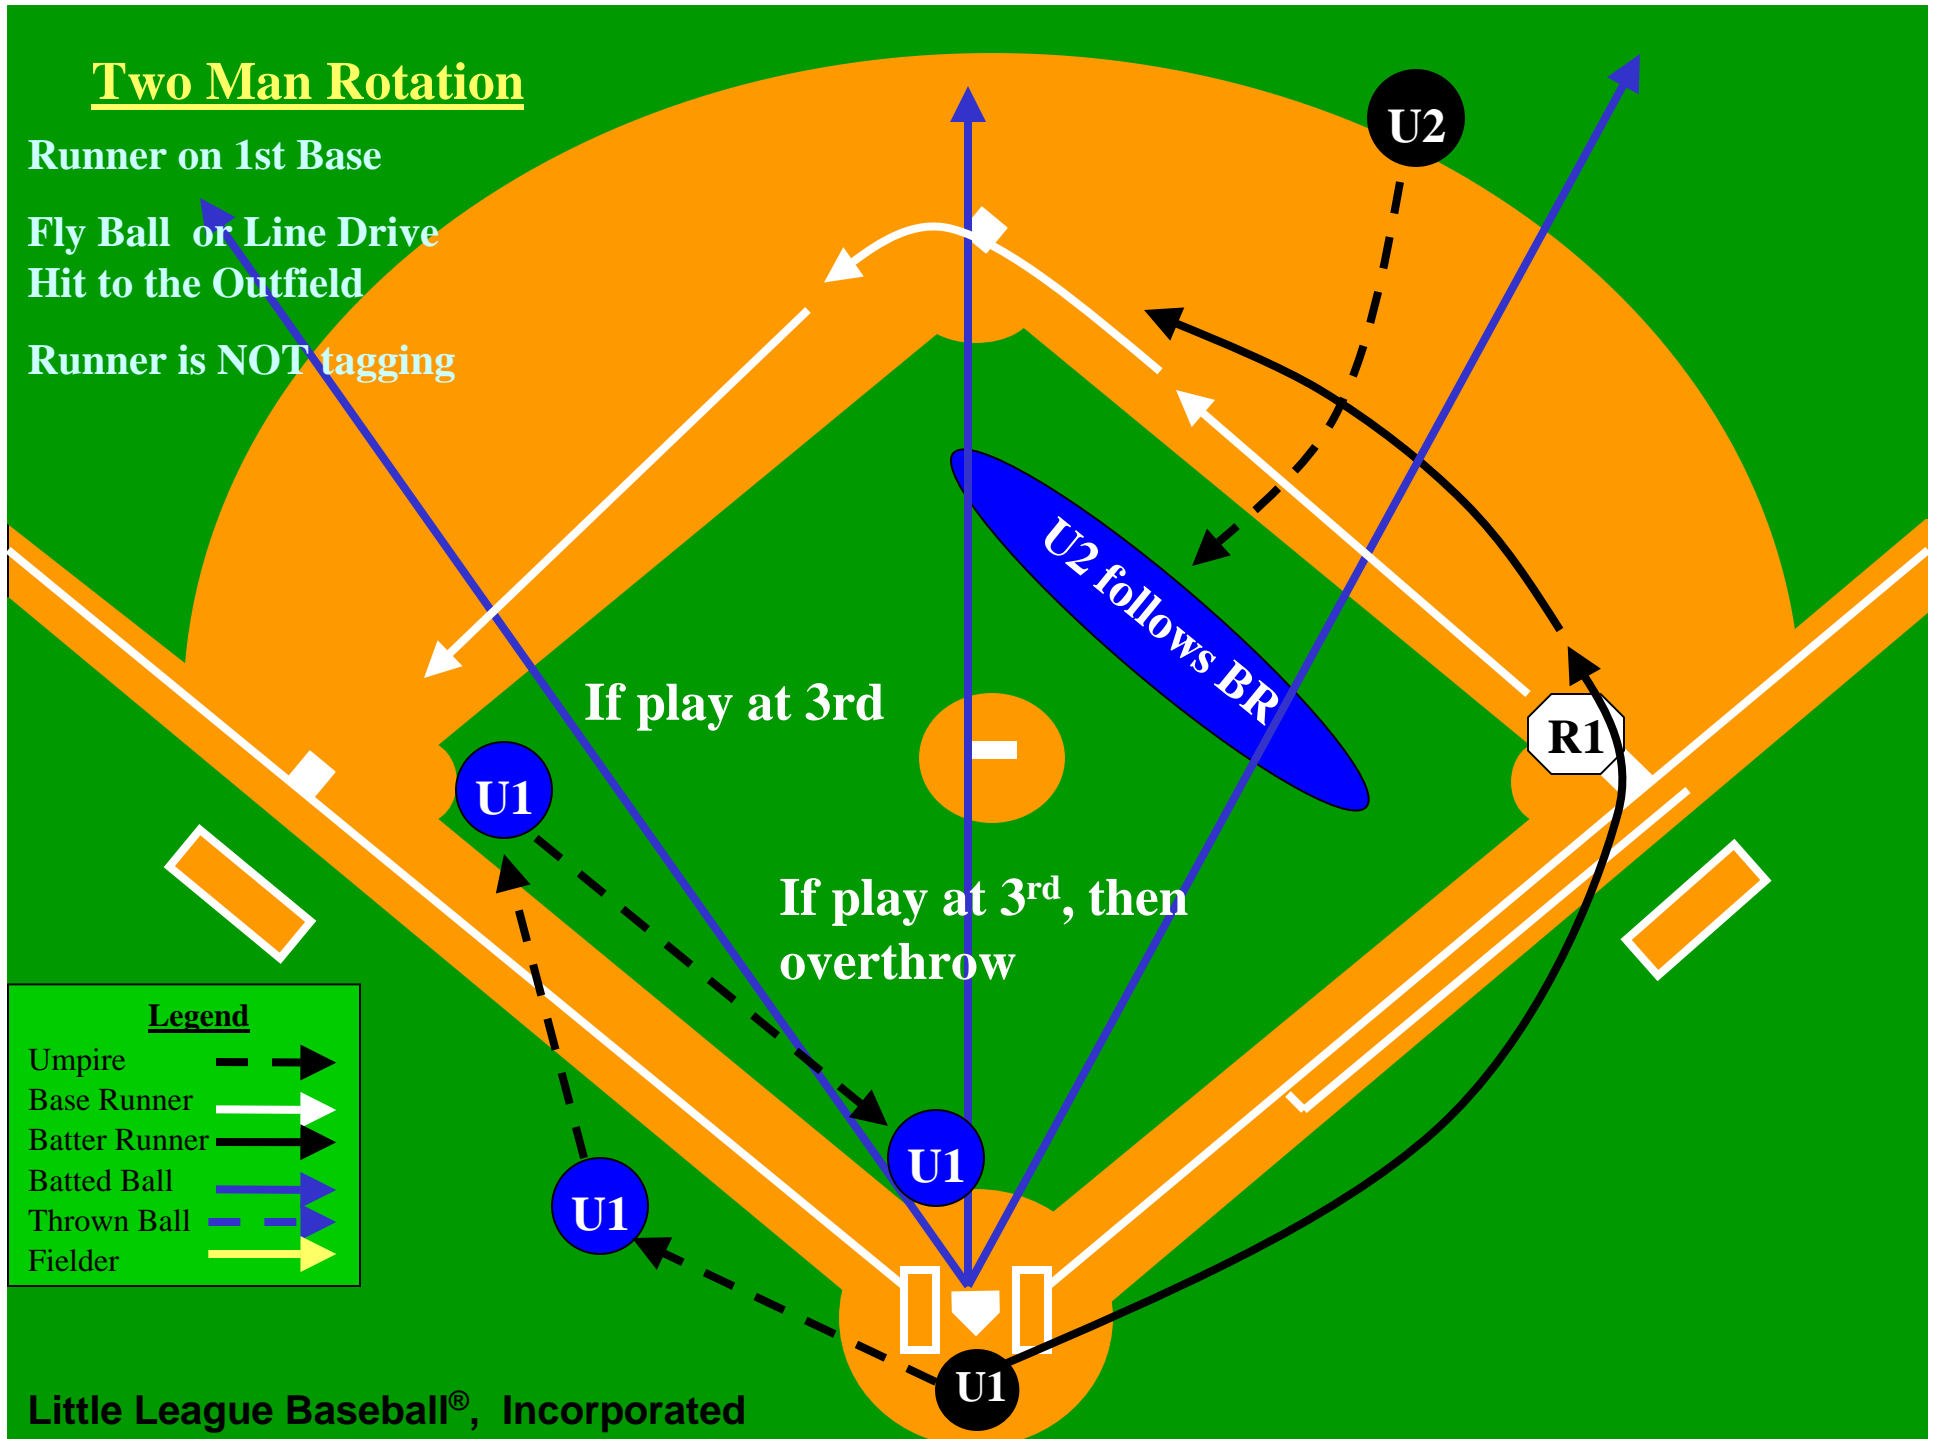

Runner is tagging

Two Man Rotation

Runner on 1st Base

Fly Ball or Line Drive Hit
to the Outfield

Runner is tagging

Two Man Rotation

Runner on 1st Base

Fly Ball or Line Drive
Hit to the Outfield

Runner is NOT tagging

Two Man Rotation

Runner on 1st Base

Fly Ball or Line Drive
Hit to the Outfield

Runner is NOT tagging

Two Man Rotation

Runner on 1st Base

Fly Ball or Line Drive
Hit to the Outfield

Runner is NOT tagging

Two Man Rotation

Runner on 1st Base

Fly Ball Down Right Field Line

Two Man Rotation

Runner on 1st Base

Fly Ball Down Right
Field Line

Two Man Rotation