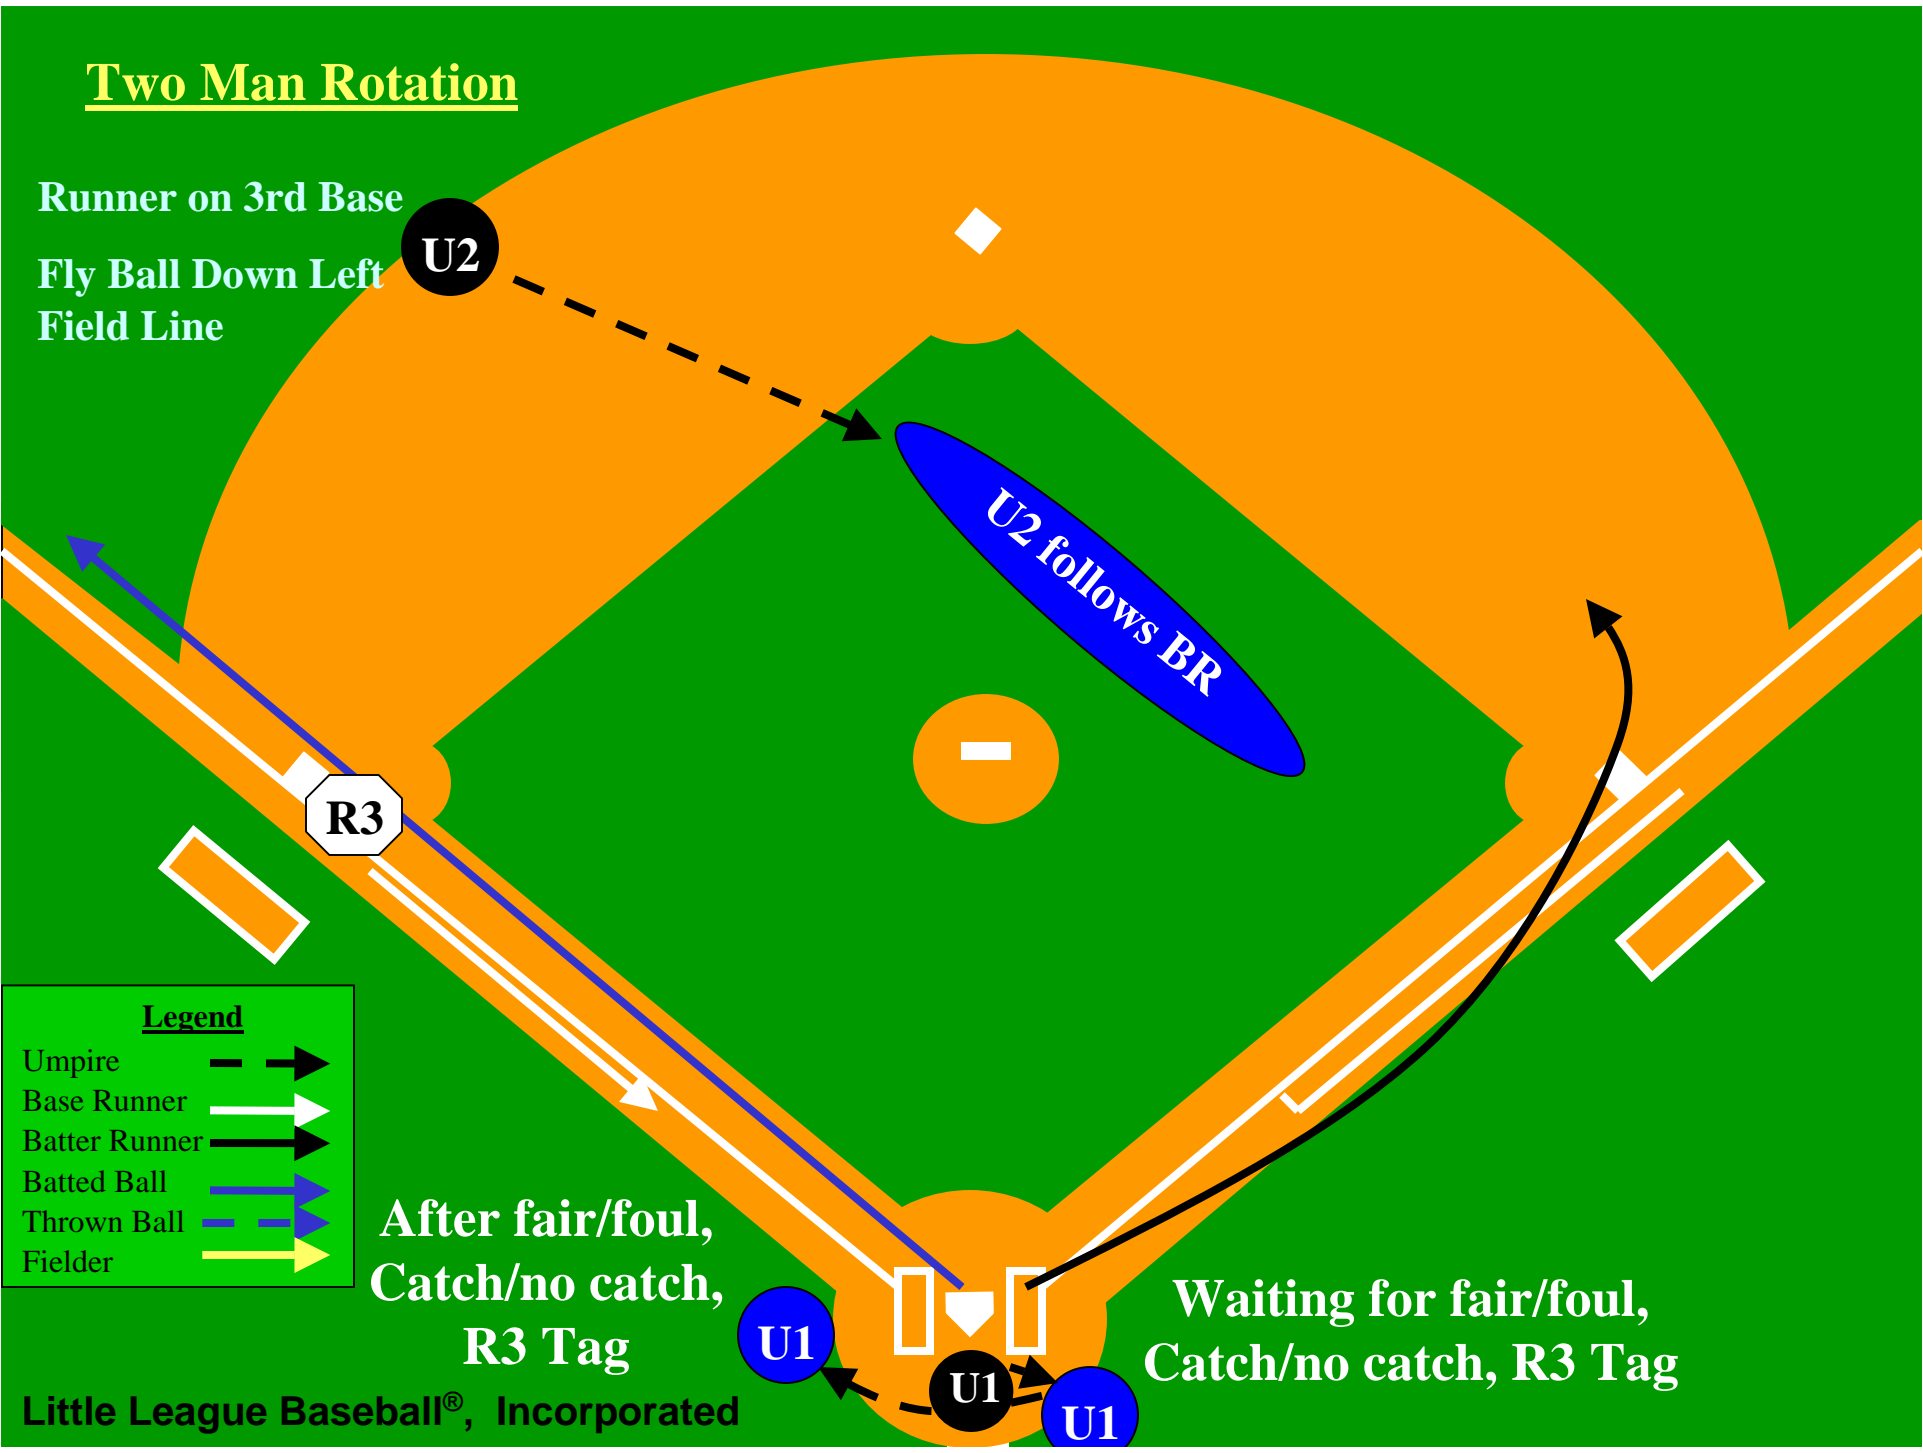

Legend

- Umpire →
- Base Runner →
- Batter Runner →
- Batted Ball →
- Thrown Ball →
- Fielder →

After fair/foul,
Catch/no catch,
R3 Tag

Waiting for fair/foul,
Catch/no catch, R3 Tag

U1

U1

U1

Two Man Rotation