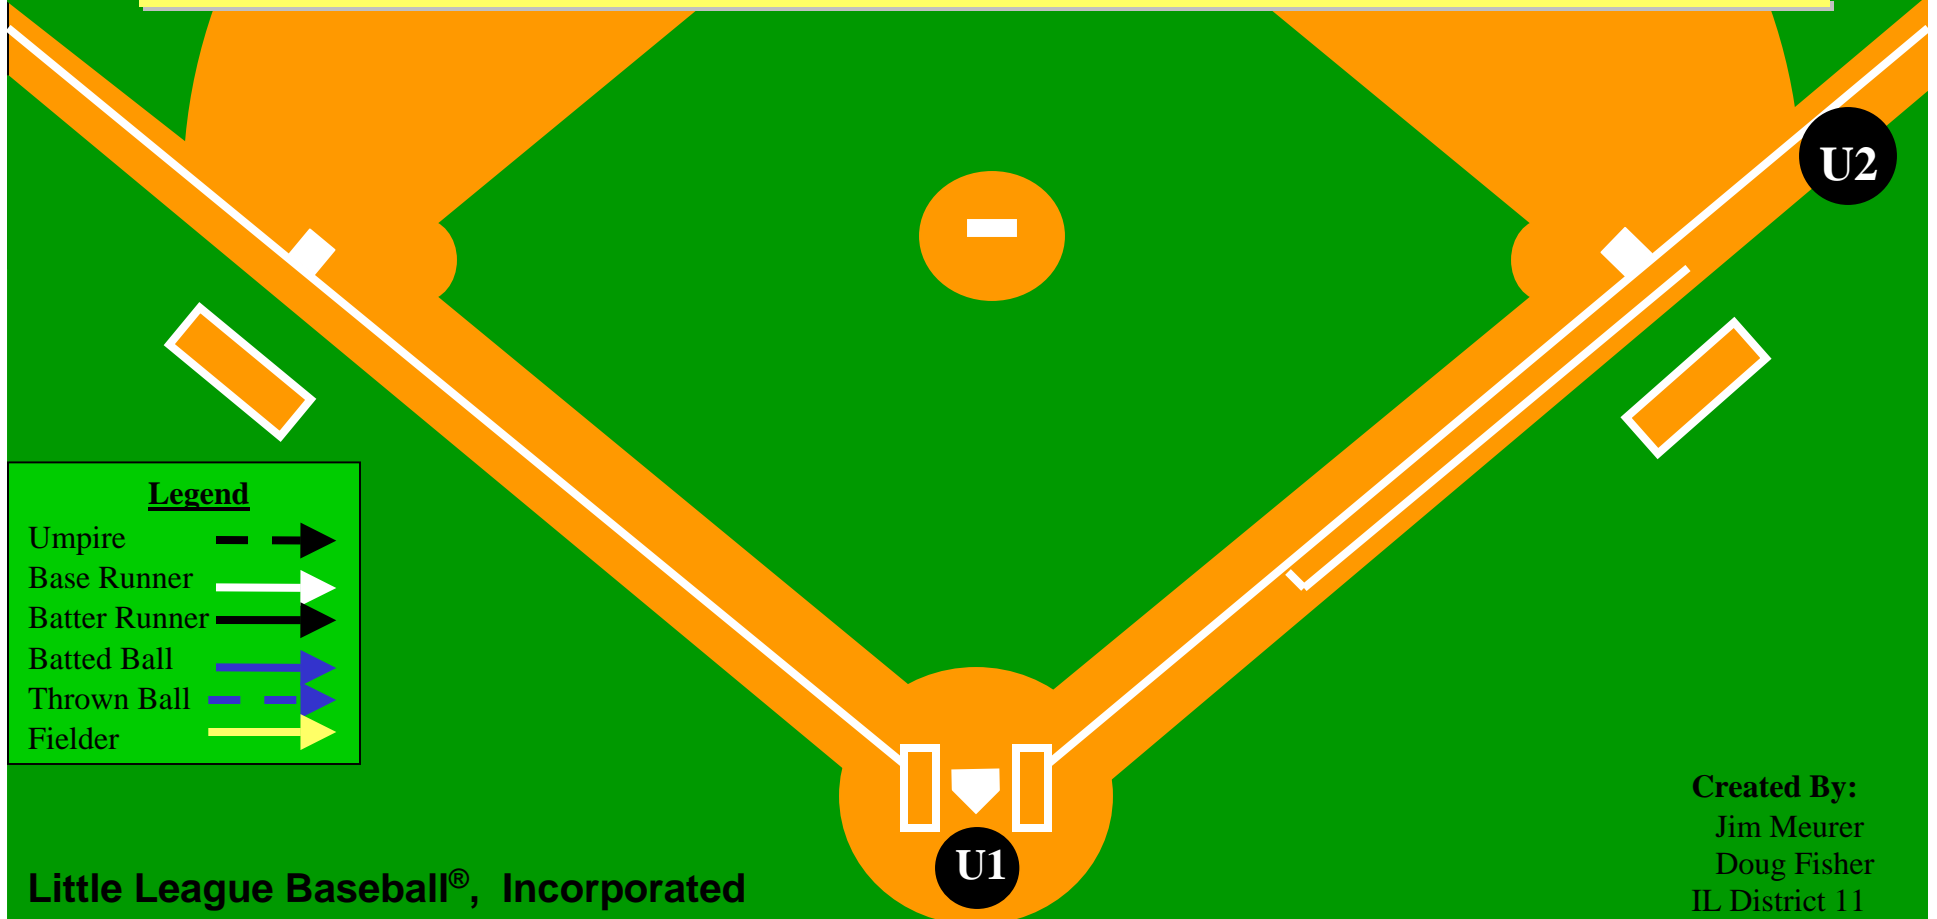

Little League® Baseball and Softball

Two Umpire Crew Mechanics - 60' Bases

Two Man Rotation

No Runner on Base

Legend

- Umpire 
- Base Runner 
- Batter Runner 
- Batted Ball 
- Thrown Ball 
- Fielder 

U1

U2