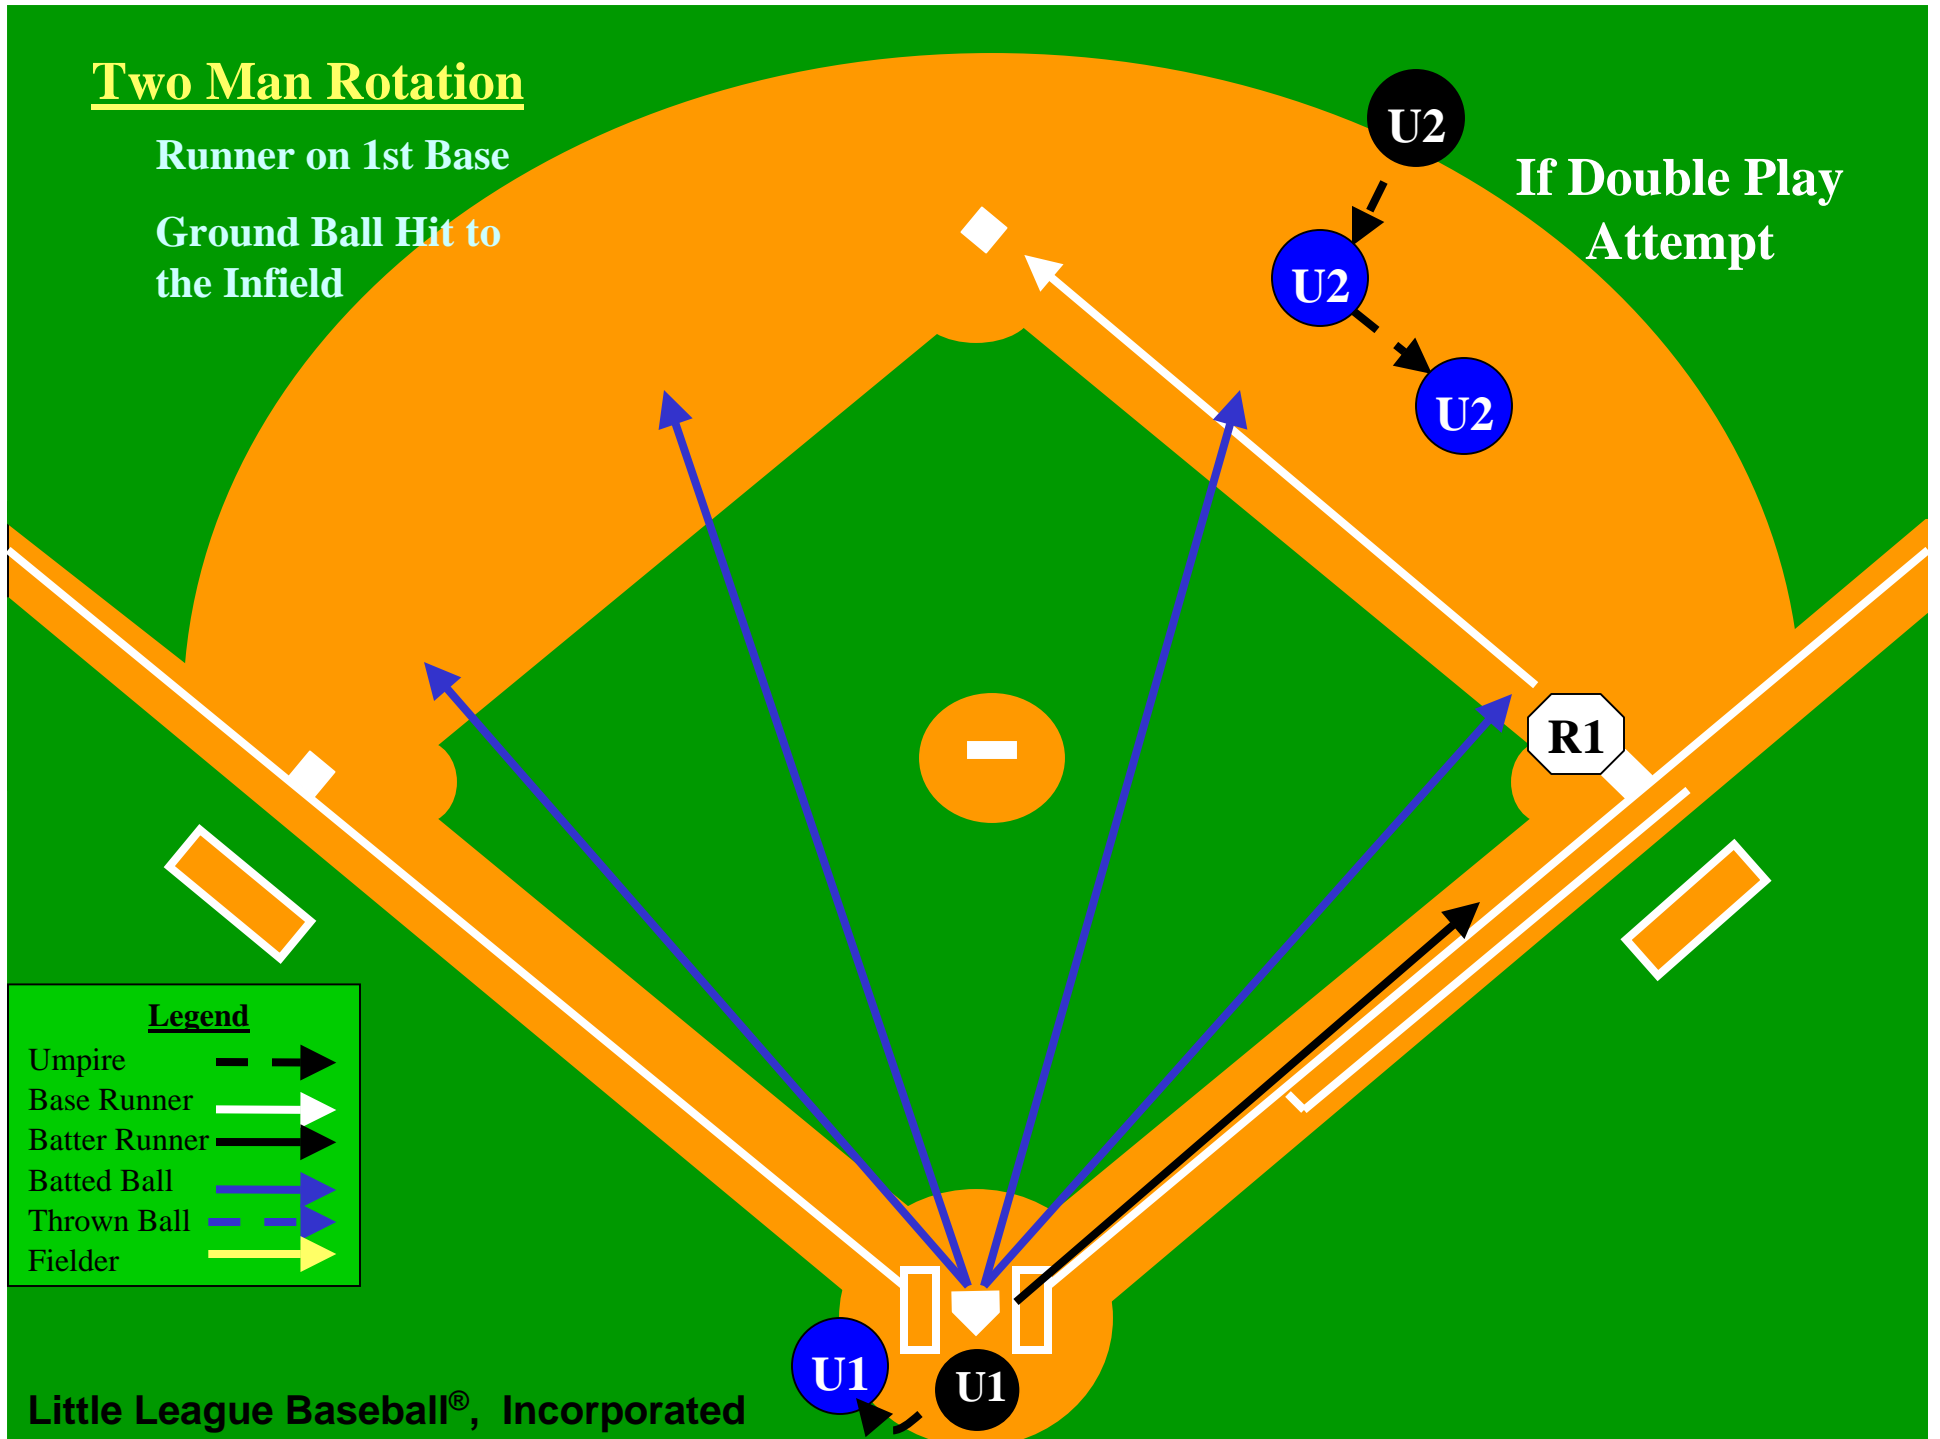

Two Man Rotation

Runner on 1st Base

Ground Ball Hit to
the Infield

If Double Play
Attempt