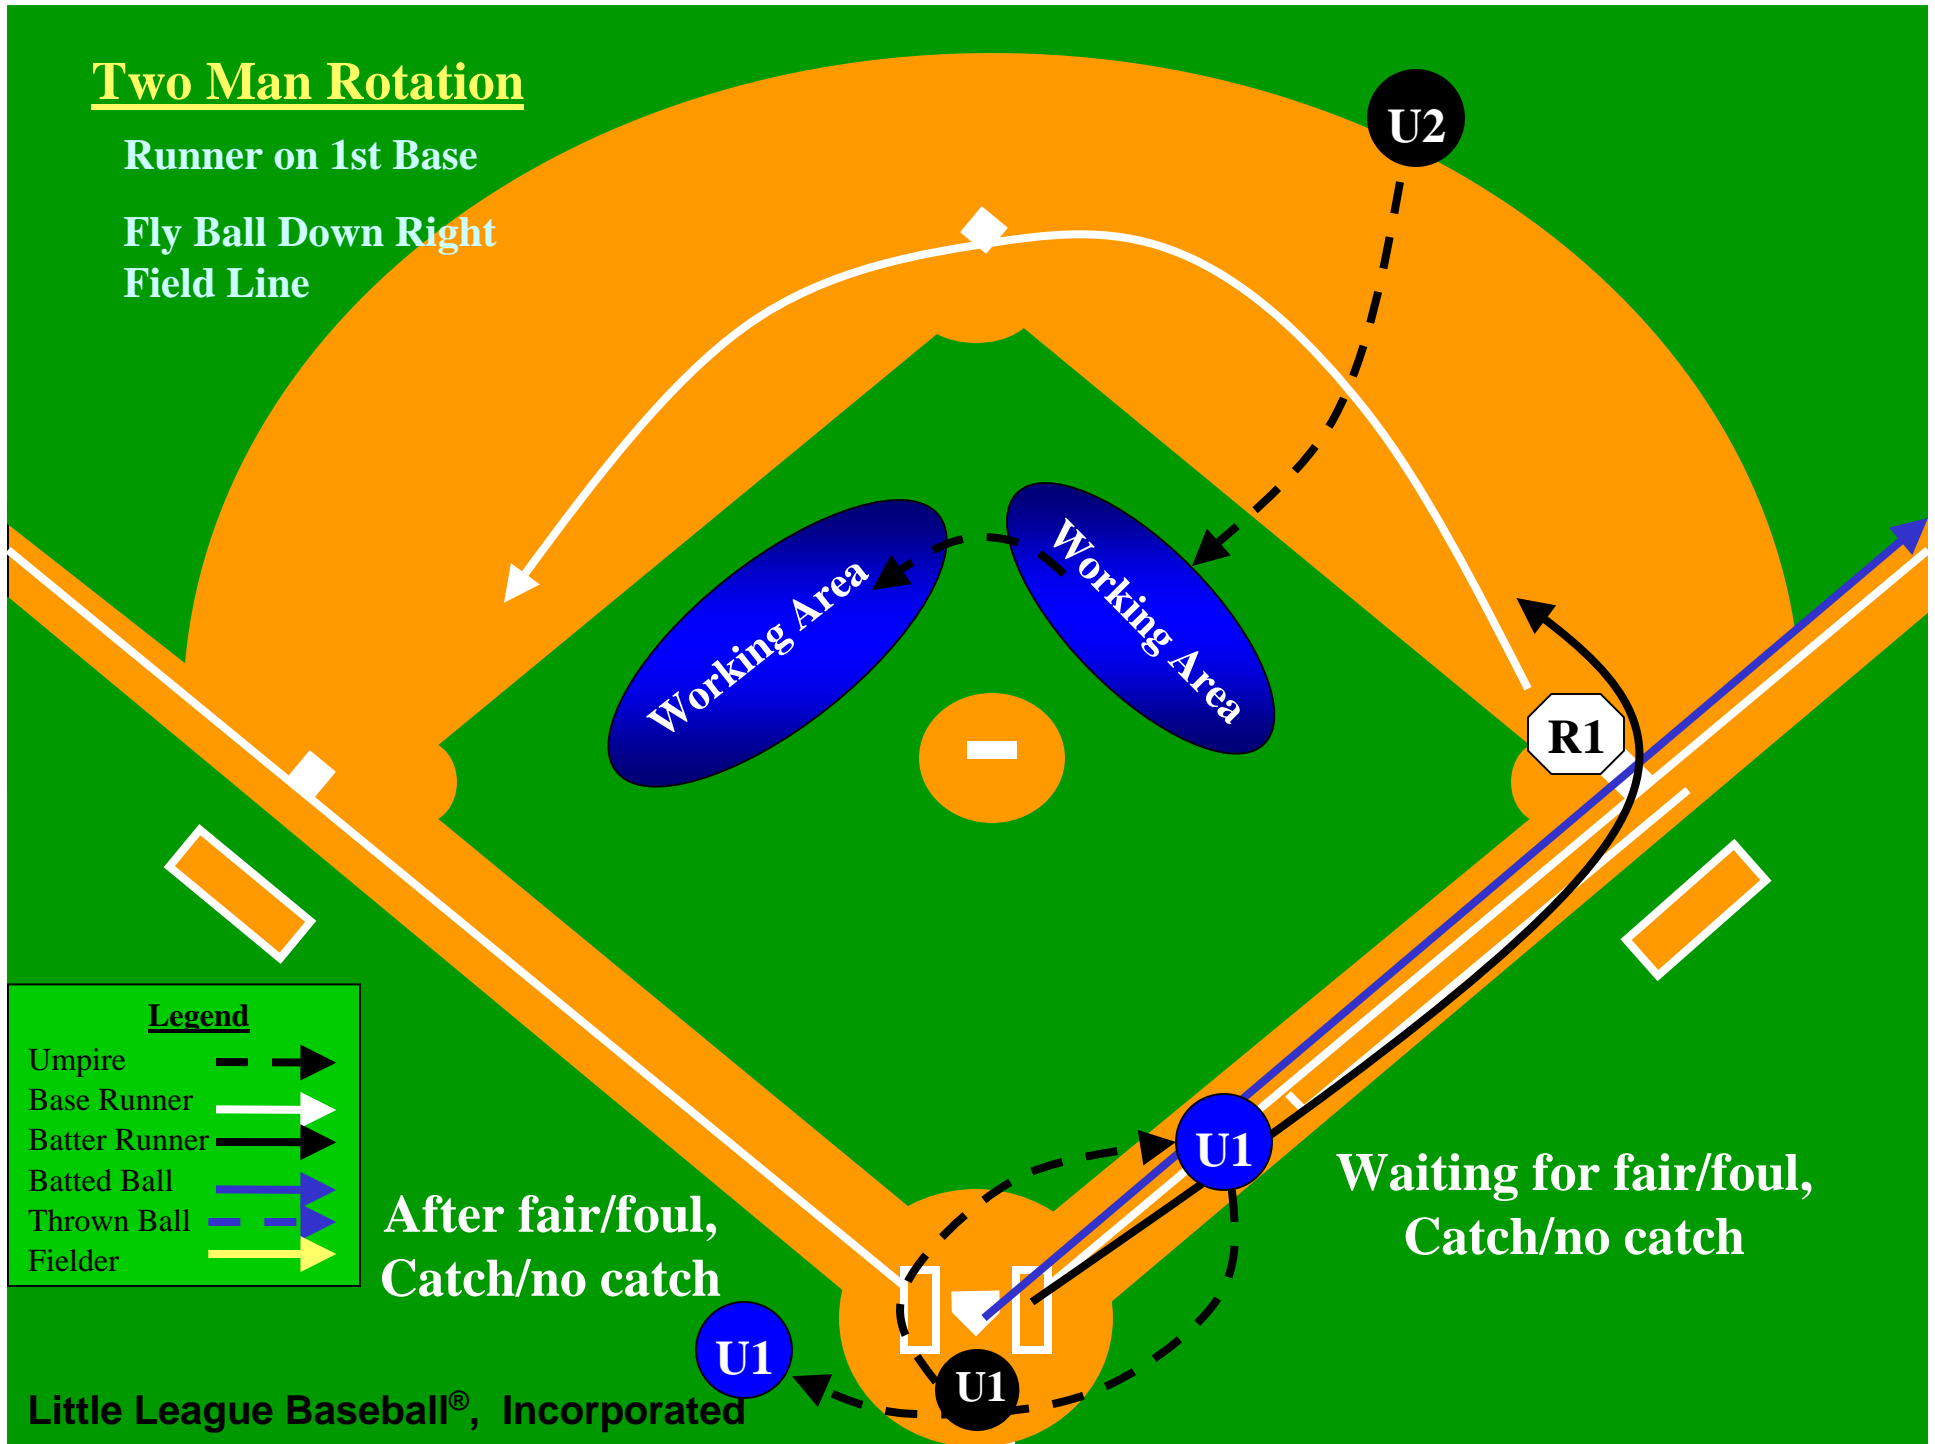

Runner is tagging

Two Man Rotation

Runner on 1st Base

Fly Ball or Line Drive Hit
to the Outfield

Runner is tagging

Two Man Rotation

Runner on 1st Base

Fly Ball or Line Drive
Hit to the Outfield

Runner is NOT tagging

Two Man Rotation

Runner on 1st Base

Fly Ball or Line Drive
Hit to the Outfield

Runner is NOT tagging

Two Man Rotation

Runner on 1st Base

Fly Ball or Line Drive
Hit to the Outfield

Runner is NOT tagging

Two Man Rotation

Runner on 1st Base

Fly Ball Down Right Field Line

Two Man Rotation

Runner on 1st Base

Fly Ball Down Right
Field Line

Two Man Rotation