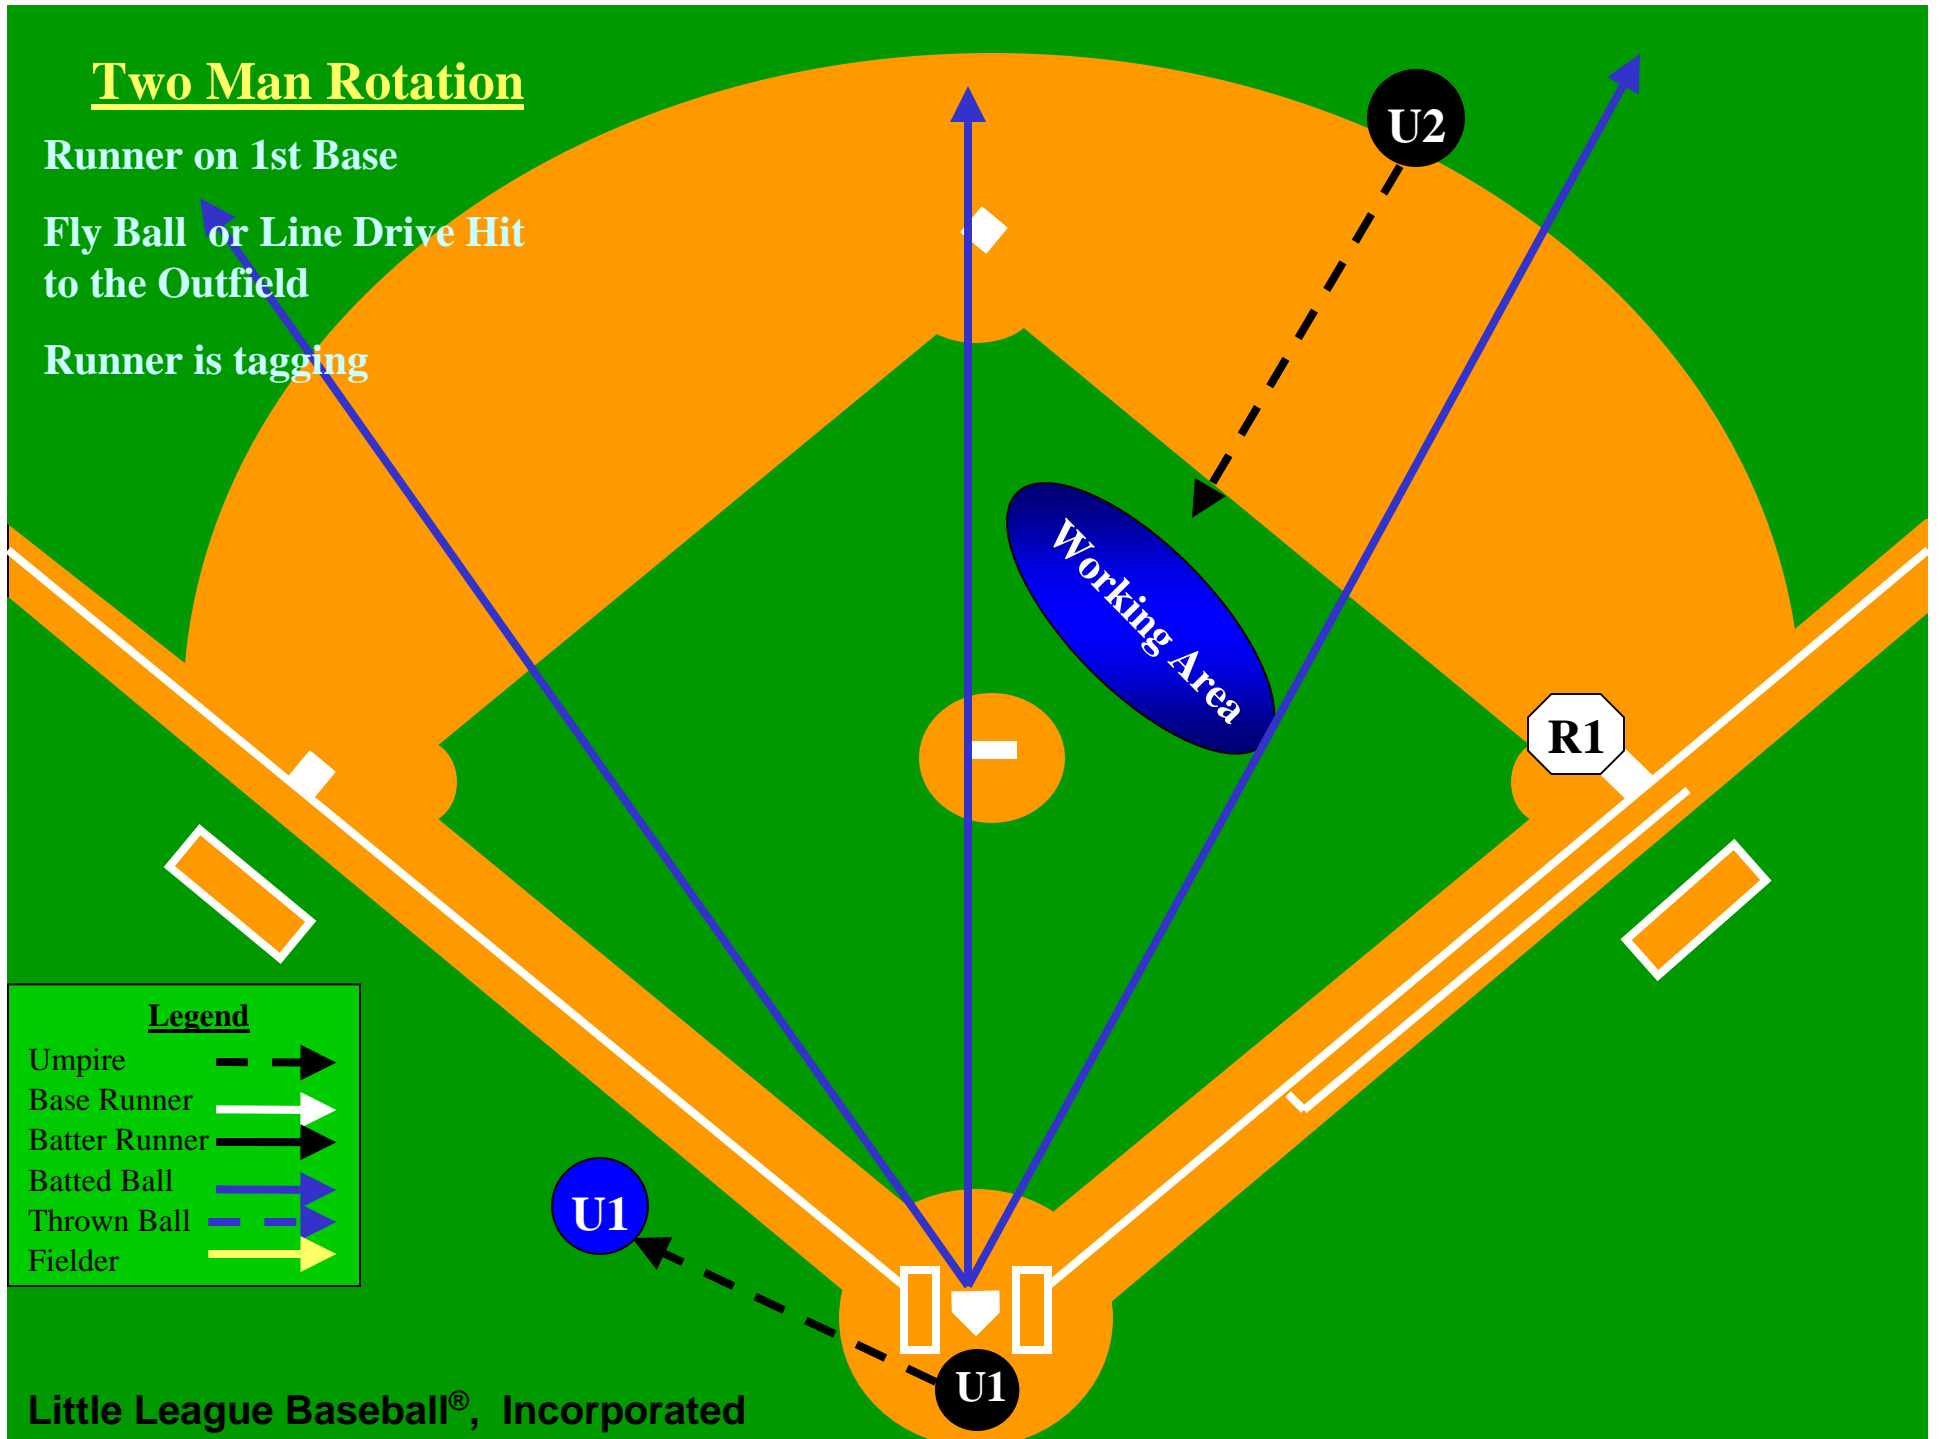

Runner is tagging

Two Man Rotation

Runner on 1st Base

Fly Ball or Line Drive Hit
to the Outfield

Runner is tagging

Two Man Rotation

Runner on 1st Base

Fly Ball or Line Drive
Hit to the Outfield

Runner is NOT tagging

Two Man Rotation

Runner on 1st Base

Fly Ball or Line Drive
Hit to the Outfield

Runner is NOT tagging

Two Man Rotation

Runner on 1st Base

Fly Ball or Line Drive
Hit to the Outfield