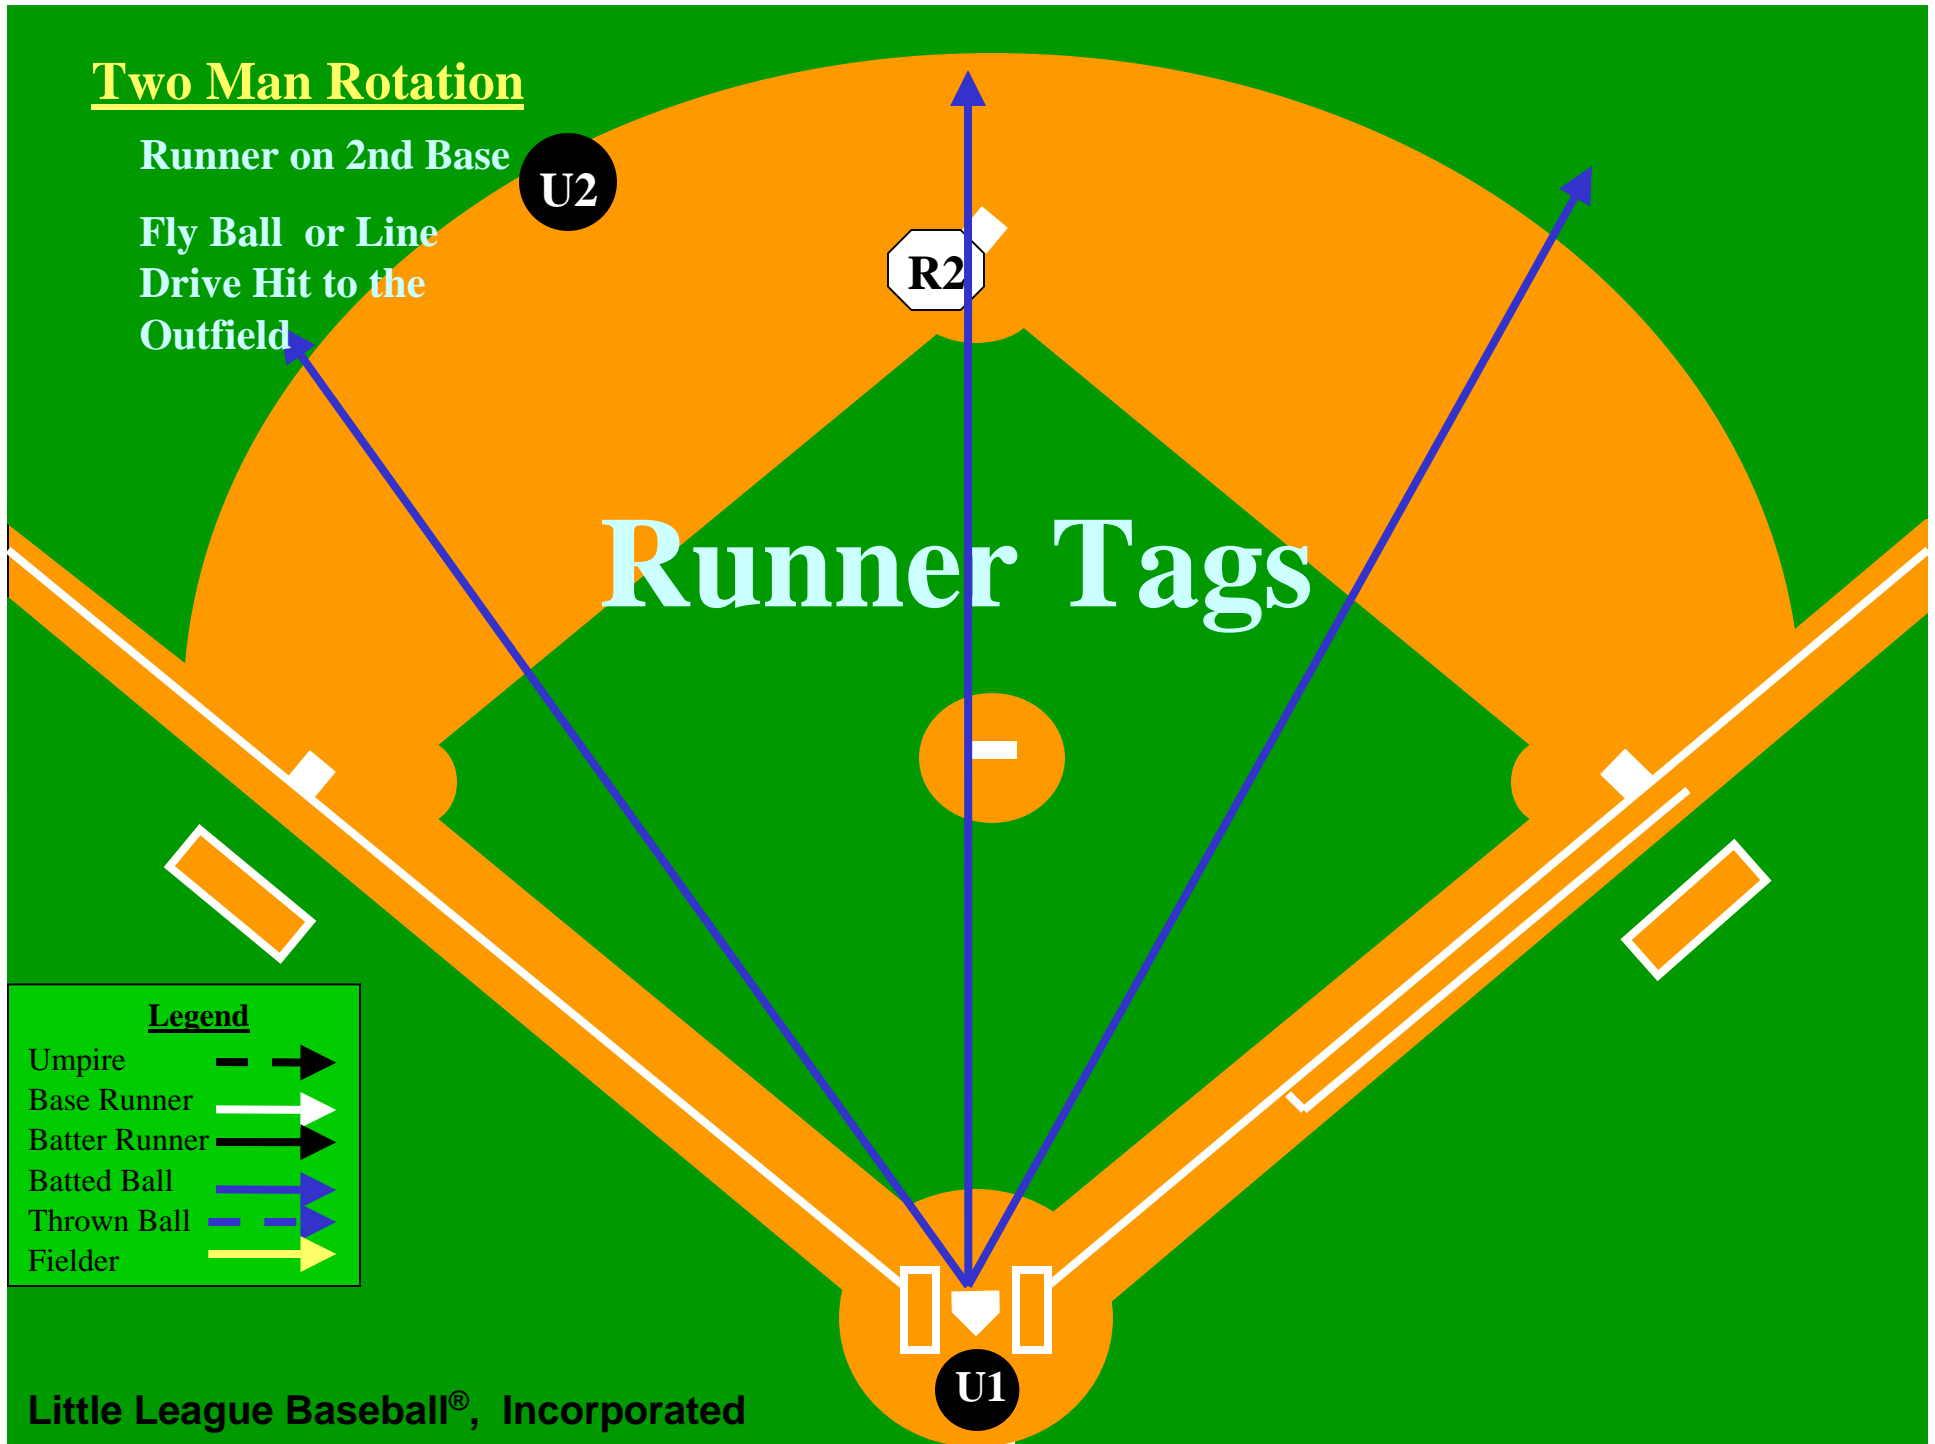

Runner on 2nd Base

U2

Fly Ball or Line
Drive Hit to the
Outfield

R2

Runner Tags

Legend

Umpire	→
Base Runner	→
Batter Runner	→
Batted Ball	→
Thrown Ball	→
Fielder	→

U1

Two Man Rotation

Runner on 2nd Base

Fly Ball or Line
Drive Hit to the
Outfield

Runner Tags

Two Man Rotation

Runner on 2nd Base

U2

Fly Ball or Line
Drive Hit to the
Outfield