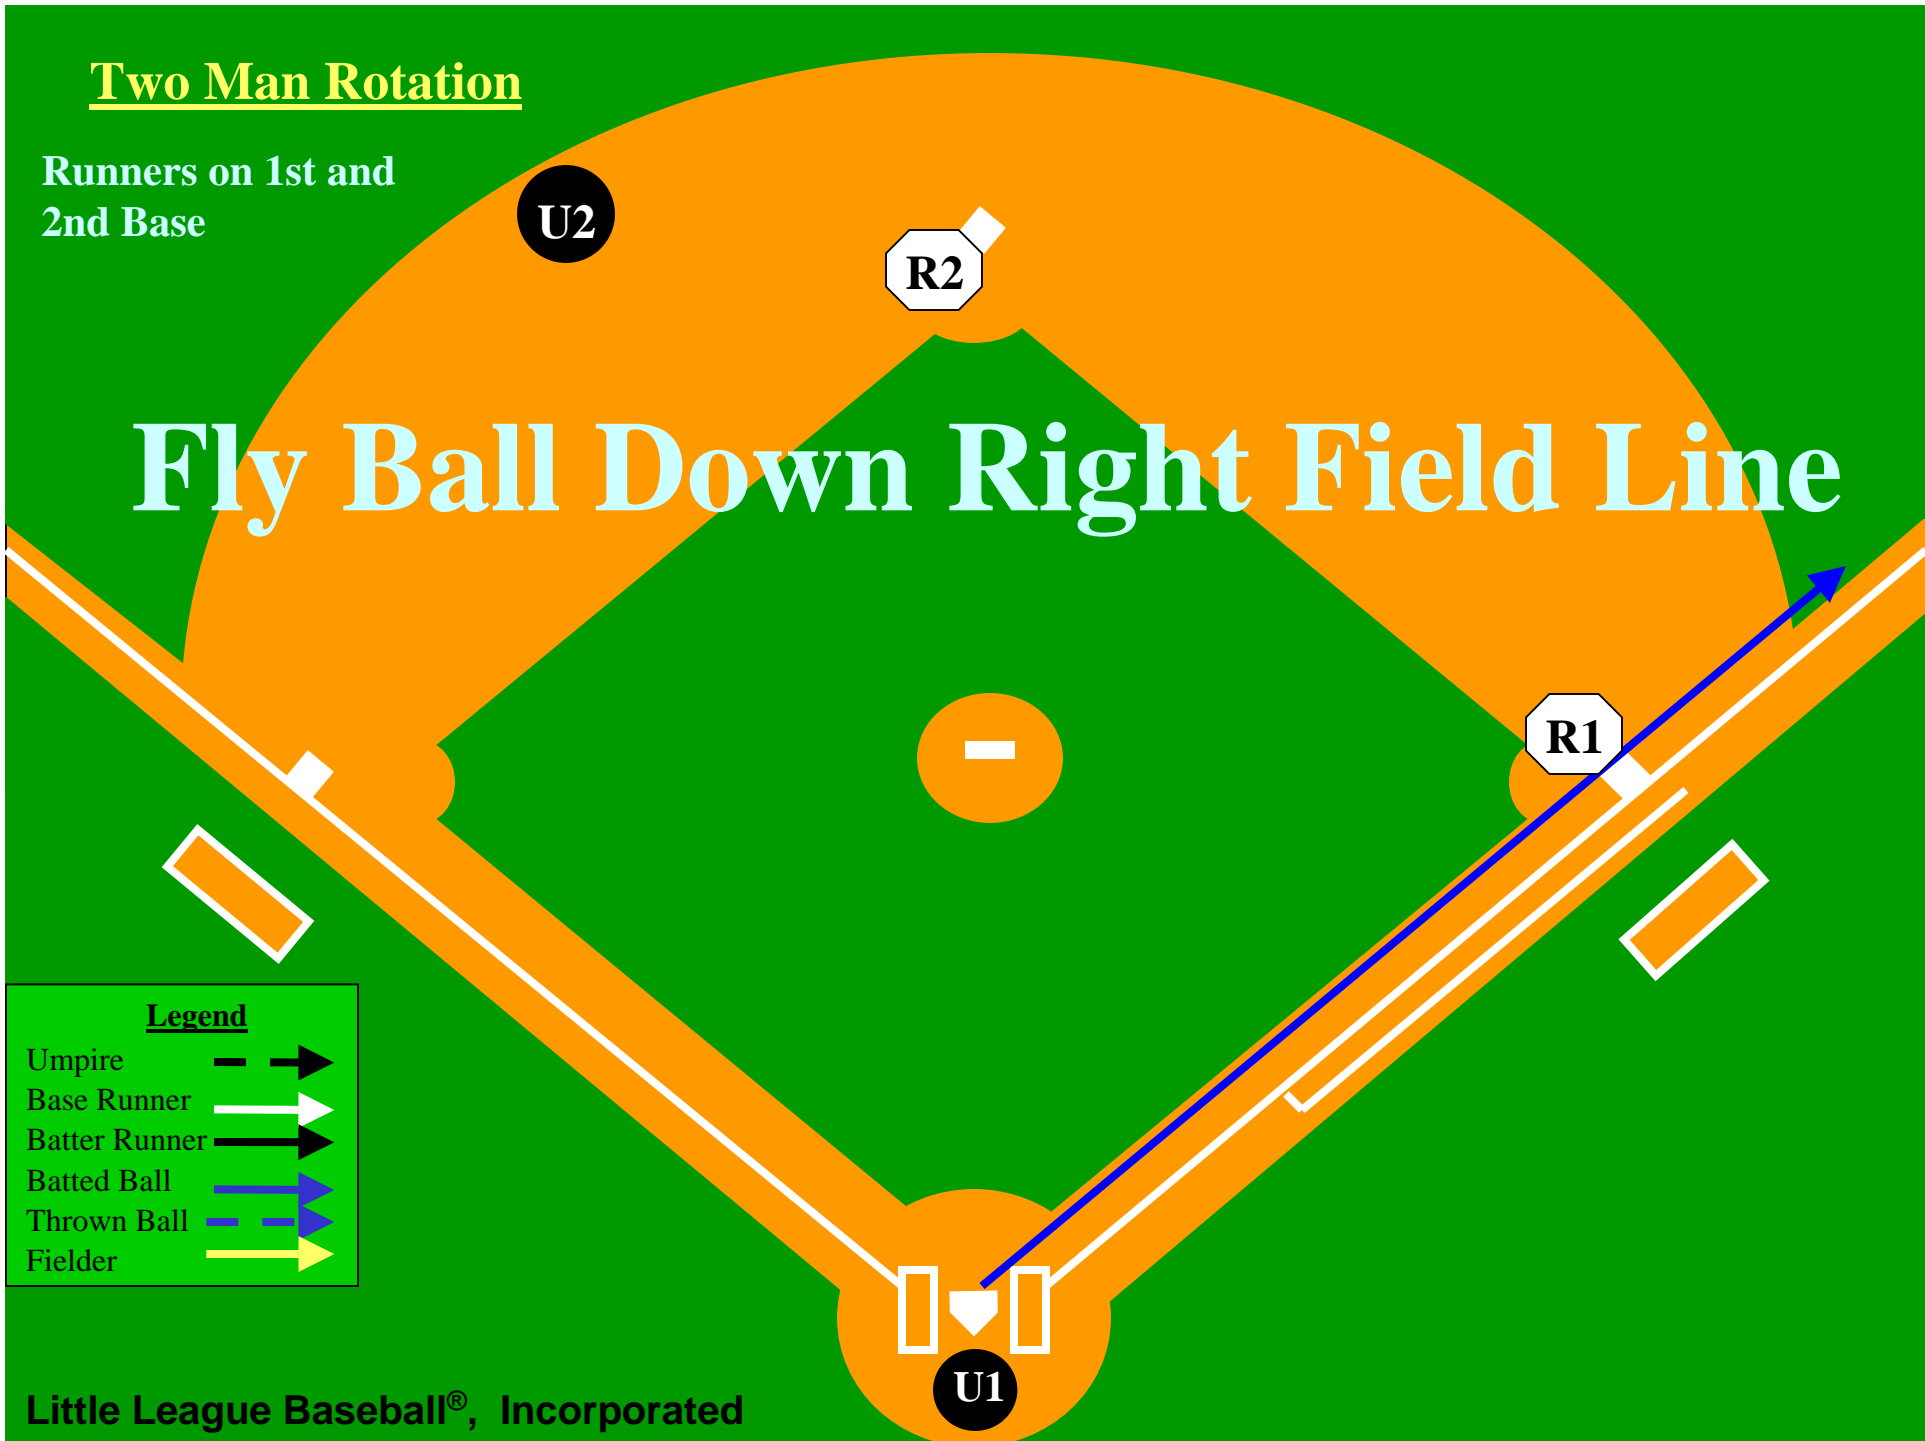

Two Man Rotation

Runners on 1st and
2nd Base

Fly Ball Down Right Field Line

Legend

Umpire	→
Base Runner	→
Batter Runner	→
Batted Ball	→
Thrown Ball	→
Fielder	→