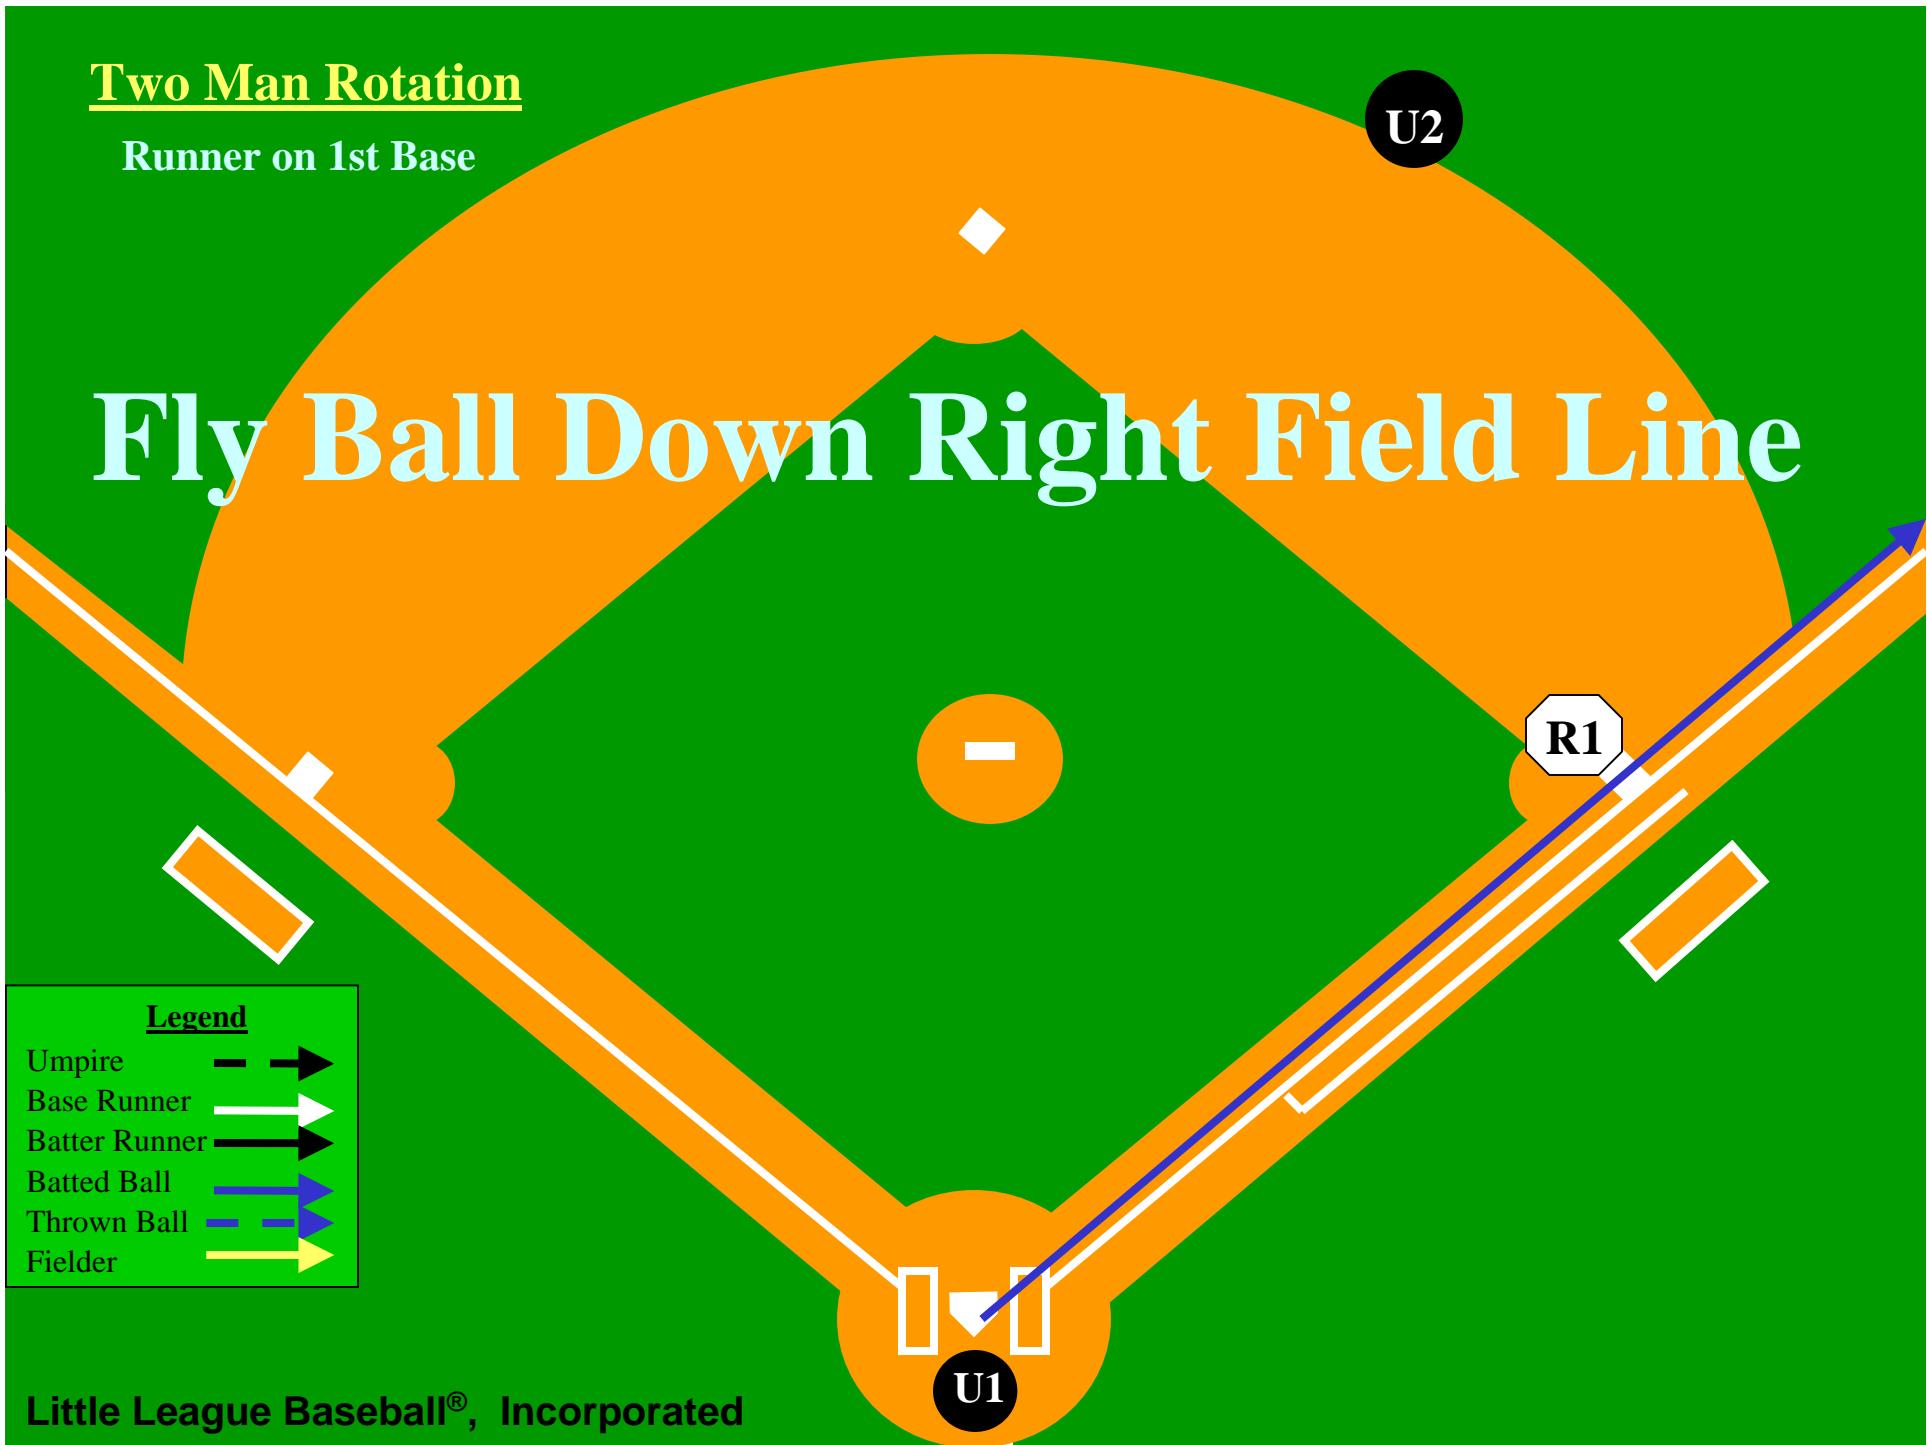

Two Man Rotation

Runner on 1st Base

Fly Ball Down Right Field Line